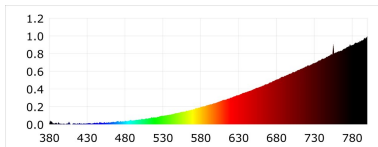

Pygmy Clear

Pigmy Oven lamp 15w 22mm 230-240V SLV

0008074

Packaging

Single packaging type	Carton
Product EAN number	5410288080741
Packaging single length / height (cm)	9.0
Packaging single width (cm)	5.0
Packaging single depth (cm)	2.5
DUN14 (outer)	15410288080748
Units per outer package	14
Packaging outer length / height (cm)	12.8
Packaging outer width (cm)	19.0
Packaging outer depth (cm)	10.0

Safety data

Breakage cleaning instructions	Not applicable
Recommendation for disposal at end of life	Not Applicable
Special purpose lamp	Yes
Suitable for household illumination	No
Safety message	Not suitable for household

PHOTOMETRY

TECHNICAL DRAWINGS