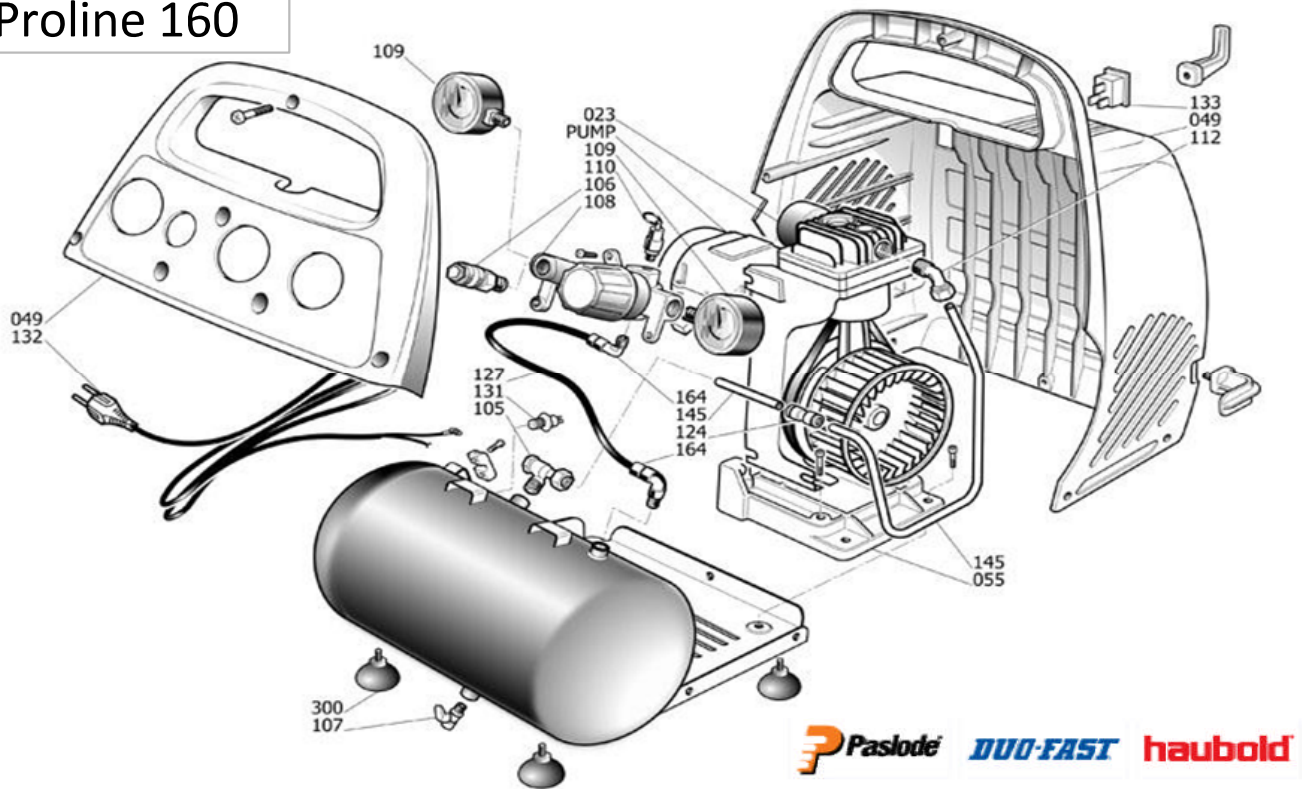

Proline 160

Paslode **DUO-FAST** **haubold**

Plan Number	Eurocode	Description
049	155173	REAR COVER
049	155129	FRONT COVER
103	150549	RUBBER FOOT VENTO PROLINE
106	150872	QUICK COUPL.1/4" M PROLINE
107	150873	TAP BALL VALVE
110	150876	SAF. VALVE 1/4" 8 B PROLINE
127	150559	RILSAN PIPE 5/8 PROLINE
164	150558	ELBOW SR 1/4" M X8 PROLINE