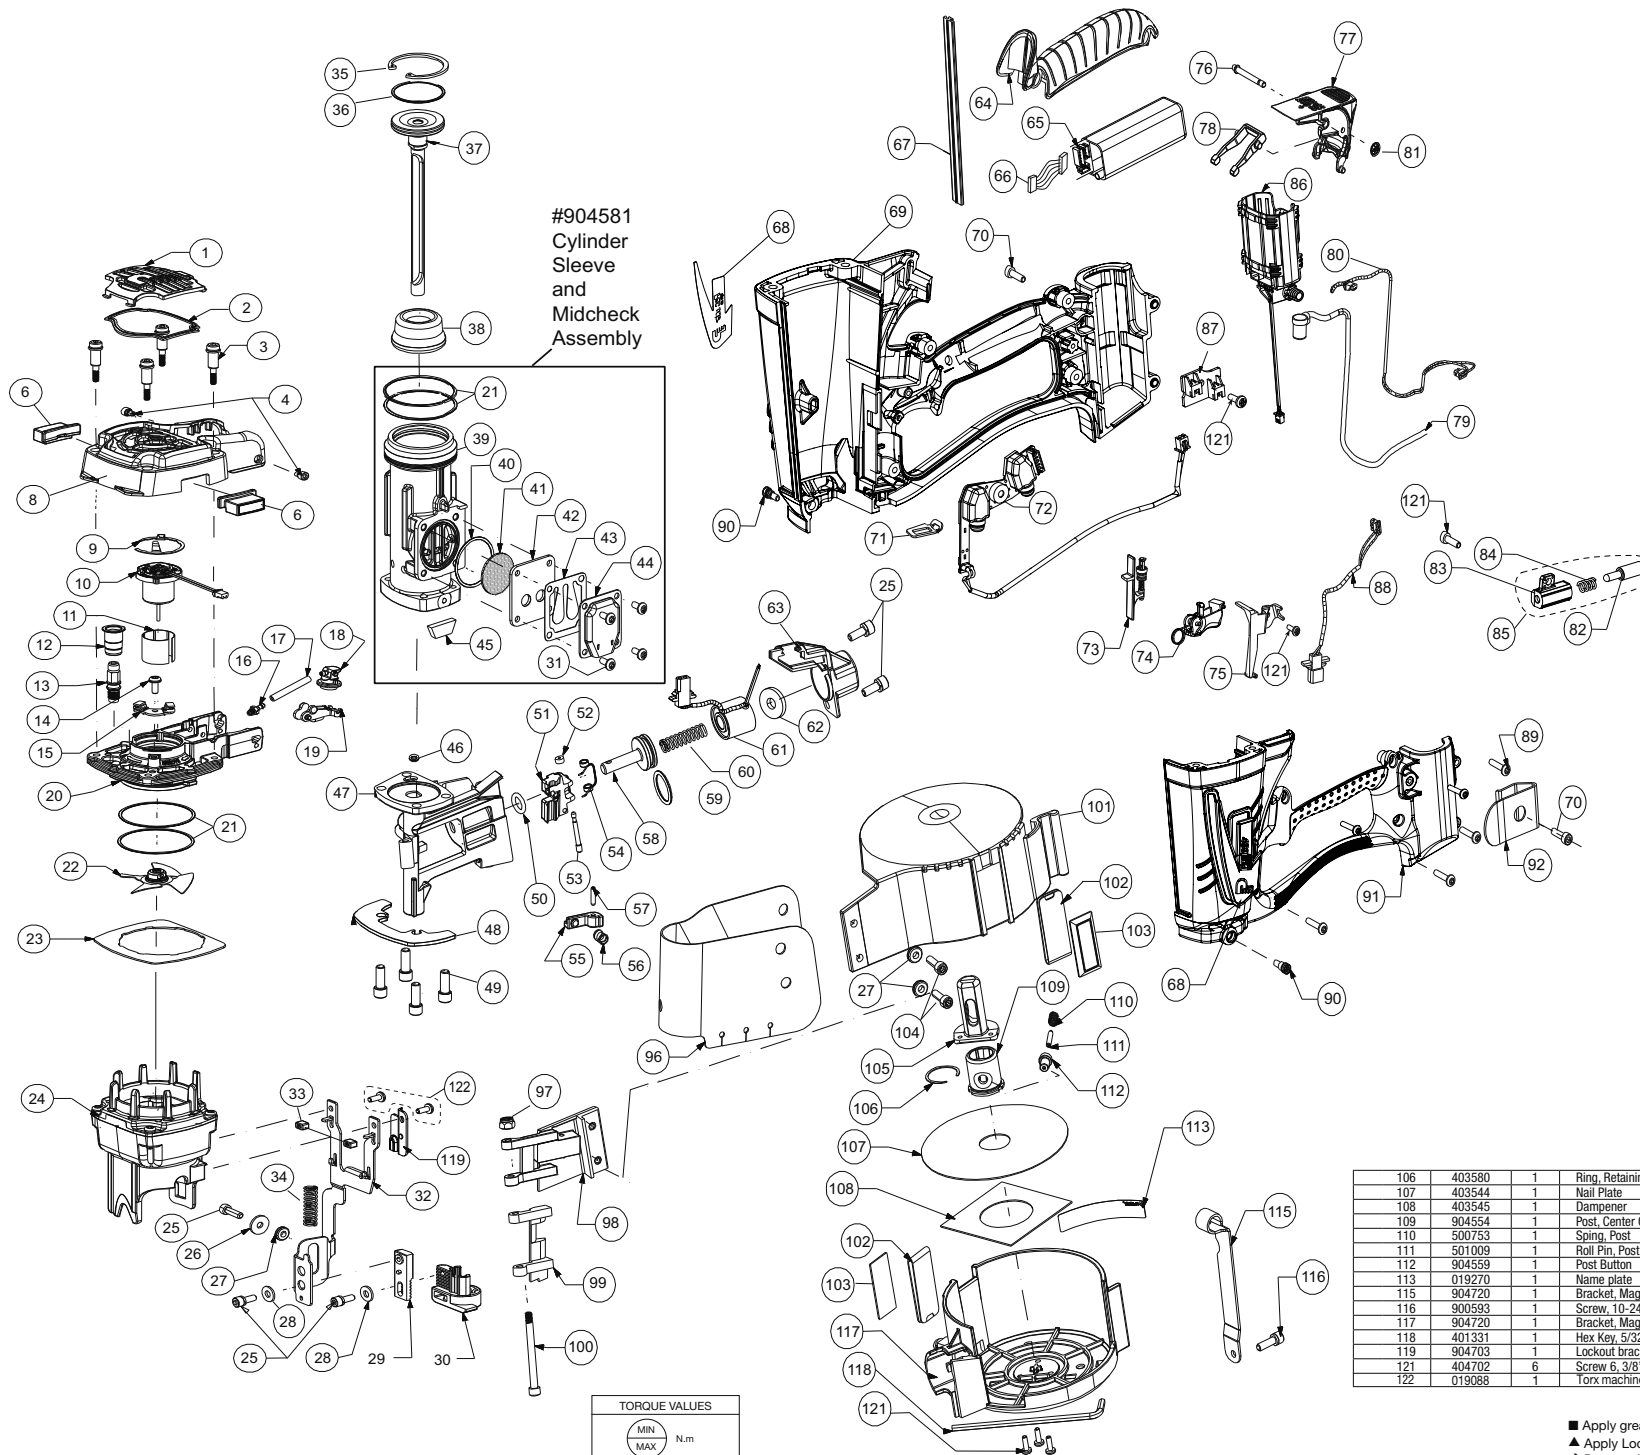

TOOL SCHEMATIC AND PARTS

An Illinois Tool Works Company
Route de Lyon - BP 104
F - 26501 Bourg Les Valence - Cedex France

019239-03
10/19

#904581
Cylinder
Sleeve
and
Midcheck
Assembly

TORQUE VALUES

MIN	N.m
MAX	

106	403580	1	Ring, Retaining
107	403544	1	Nail Plate
108	403545	1	Dampener
109	904554	1	Post, Center Outer
110	500753	1	Spring, Post
111	501099	1	Roll Pin, Post
112	904559	1	Post Button
113	019270	1	Name plate
115	904720	1	Bracket, Magazine
116	900593	1	Screw, 10-24 x 5/8" SHS
117	904720	1	Bracket, Magazine
118	401331	1	Hex Key, 5/32
119	904703	1	Lockout bracket
121	404702	6	Screw 6, 3/8"
122	019088	1	Torx machine screw 8-32x3/8