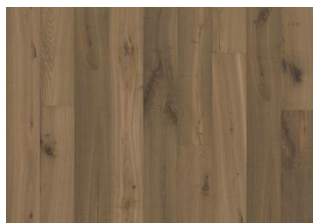

Texture Grau