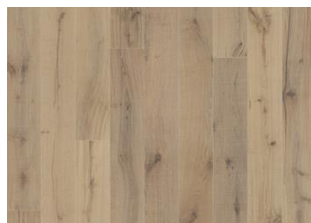

Texture Weiss