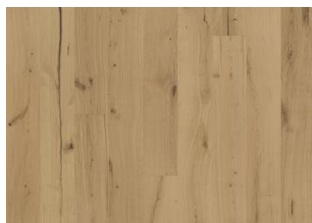

Other products in this collection

Texture Rohoptic