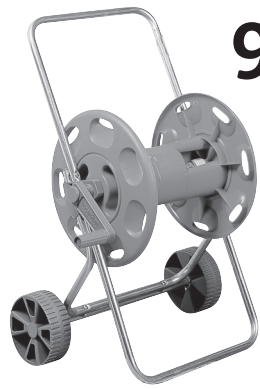

Spares Part Numbers			
	Description	Part No. (Green)	Part No. (Y&G)
1	Inlet assembly	Z21918	Z21918

Hose Carts

2398
2400
2405
2432
2434
2435
2488
2489
2497
2498
2588

Spares Part Numbers

	Description	Part No. (Green)	Part No. (Y&G)
1	Hose Reel/Cart Service Kit Contains replacement handle plug and sleeve, replacement 5/8" BSP inlet assembly, male spindle with stainless steel spring, and silicone grease to lubricate inlet prior to replacement	Z71001	Z71021
2	5/8" BSP Threaded Adaptor*	Z21755	Z21755

*Also included in Z71001 / Z71021

3'n1 Hose Carts

2483

2484

Spares Part Numbers

	Description	Part No. (Green)	Part No. (Y&G)
1	Hose Reel/Cart Service Kit Contains replacement handle plug and sleeve, replacement 5/8" BSP inlet assembly, male spindle with stainless steel spring, and silicone grease to lubricate inlet prior to replacement	Z71001	Z71021
2	5/8" BSP Threaded Adaptor*	Z21755	Z21755
3	Wall Bracket Kit & Fixings	Z21856	Z21856

*Also included in Z71001 / Z71021

Metal Hose Cart

2436

2437

Spares Part Numbers

	Description	Part No. (Green)	Part No. (Y&G)
1	Hose Reel/Cart Service Kit Contains replacement handle plug and sleeve, replacement 5/8" BSP inlet assembly, male spindle with stainless steel spring, and silicone grease to lubricate inlet prior to replacement	Z71001	Z71021
2	5/8" BSP Threaded Adaptor*	Z21755	Z21755

*Also included in Z71001 / Z71021

90m Maxi Hose Cart

2389
obsolete

2589
obsolete

Spares Part Numbers

	Description	Part No.
1	5/8" BSP Threaded Adaptor	Z21755

Reels

2431
2471
2475
2477
2480
2487
2495
2499