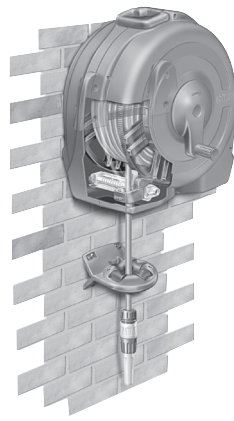

10m Auto Reel

2485

Spares Part Numbers

	Description	Part No. (Green)	Part No. (Y&G)
1	Auto Reel Annual Service Kit Contains replacement inlet assembly, new ball stop, and silicone grease to lubricate inlet prior to replacement. 9mm AquaStop Connector	Z71002	Z71022
2	Wall Bracket & Pivot Tube	Z71003	Z71023
3	Hose Guide	2392	2392
4	Hose Replacement Kit (not shown) 10m Silver Hose Coil, Inlet Barb, Retaining Clip, O-ring, Herbie clip & instructions	Z21917	Z21917
5	9mm AquaStop Connector	93252	93252

Fast Cart

2450

Spares Part Numbers			
	Description	Part No. (Green)	Part No. (Y&G)
1	Fast Reel/Cart Annual Service Kit Contains replacement handle and plug, replacement inlet assembly and cir-clip, silicone grease to lubricate inlet prior to replacement	Z71000	Z71020

Fast Reel (Wall Mounted)

2496

Spares Part Numbers

	Description	Part No. (Green)	Part No. (Y&G)
1	Fast Reel/Cart Annual Service Kit Contains replacement handle sleeve and plug, replacement inlet assembly and cir-clip, silicone grease to lubricate inlet prior to replacement	Z71000	Z71020
2	Hose Guide	2392	2392
3	Hose Replacement Kit (not shown) 40m 1/2" Fast Reel Coil; Support Spring, Hose Connector, Herbie Clip & instructions.	Z21920	Z21920
4	Wall Bracket (not shown)	Z21927	Z21927

Fast Reel (Free Standing)

2494

PLEASE NOTE: THIS PRODUCT CANNOT BE WALL MOUNTED

Spares Part Numbers			
	Description	Part No. (Green)	Part No. (Y&G)
1	Fast Reel/Cart Annual Service Kit Contains replacement handle sleeve and plug, replacement inlet assembly and cir-clip, silicone grease to lubricate inlet prior to replacement	Z71000	Z71020
2	Hose Replacement Kit (not shown) 40m 1/2" Fast Reel Coil; Support Spring, Hose Connector, Herbie Clip & instructions	Z21920	Z21920