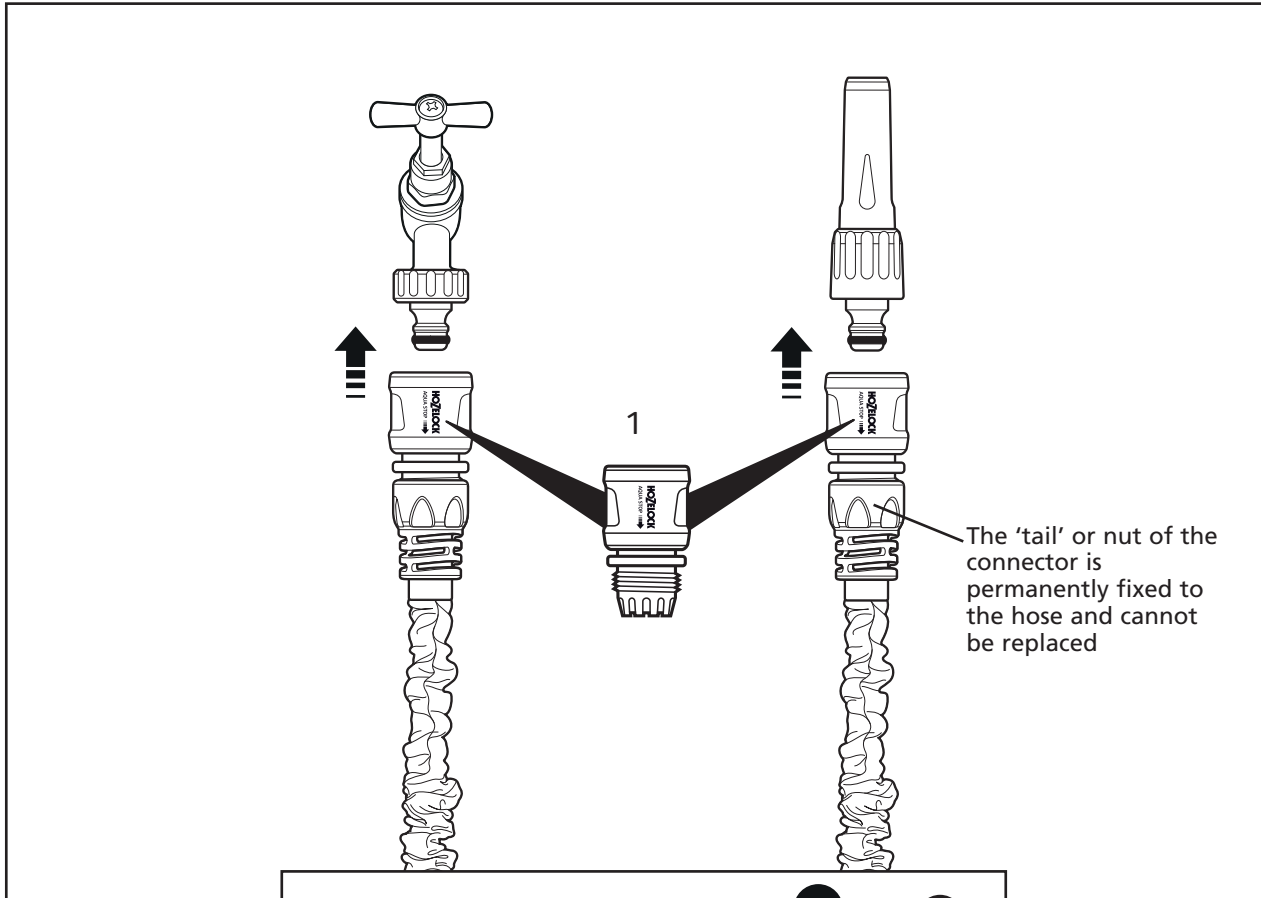

Flexi Spray

2683

Spares Part Numbers		
	Description	Part No.
1	Flexi Spray feature head	Z71014
2	Flexi Spray hose spare	Z71015
3	Flexi Spray trigger spare	Z71016

Growbag Waterer Flower & Vegetable Waterer

2810

2811

Spares Part Numbers

	Description	Part No.
1	Replacement Capillary Mat Set (x8)	2813 0000
2	Set of Watering Spikes (x4)	2815 0000

Trays **NOT** available as a seperate spare

Spares Part Numbers		
	Description	Part No.
1	Replacement AquaStop Connector	Z21615
2	Outdoor Tap Connector	2175

Superhoze

8015
8030
8040

Spares Part Numbers

	Description	Part No.
1	Replacement AquaStop Connector	Z21615