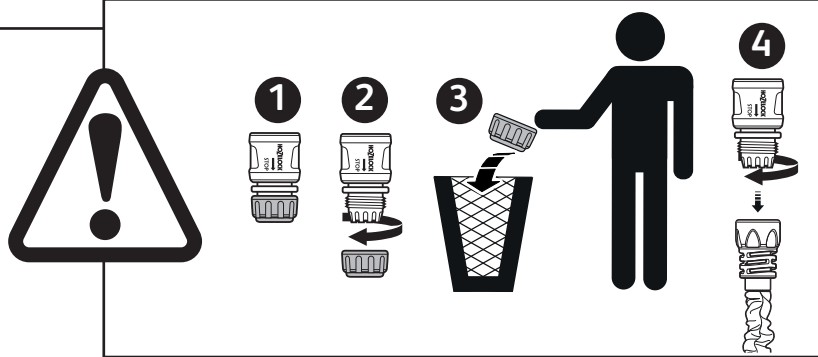

Spares Part Numbers

	Description	Part No.
1	Replacement AquaStop Connector	Z21615