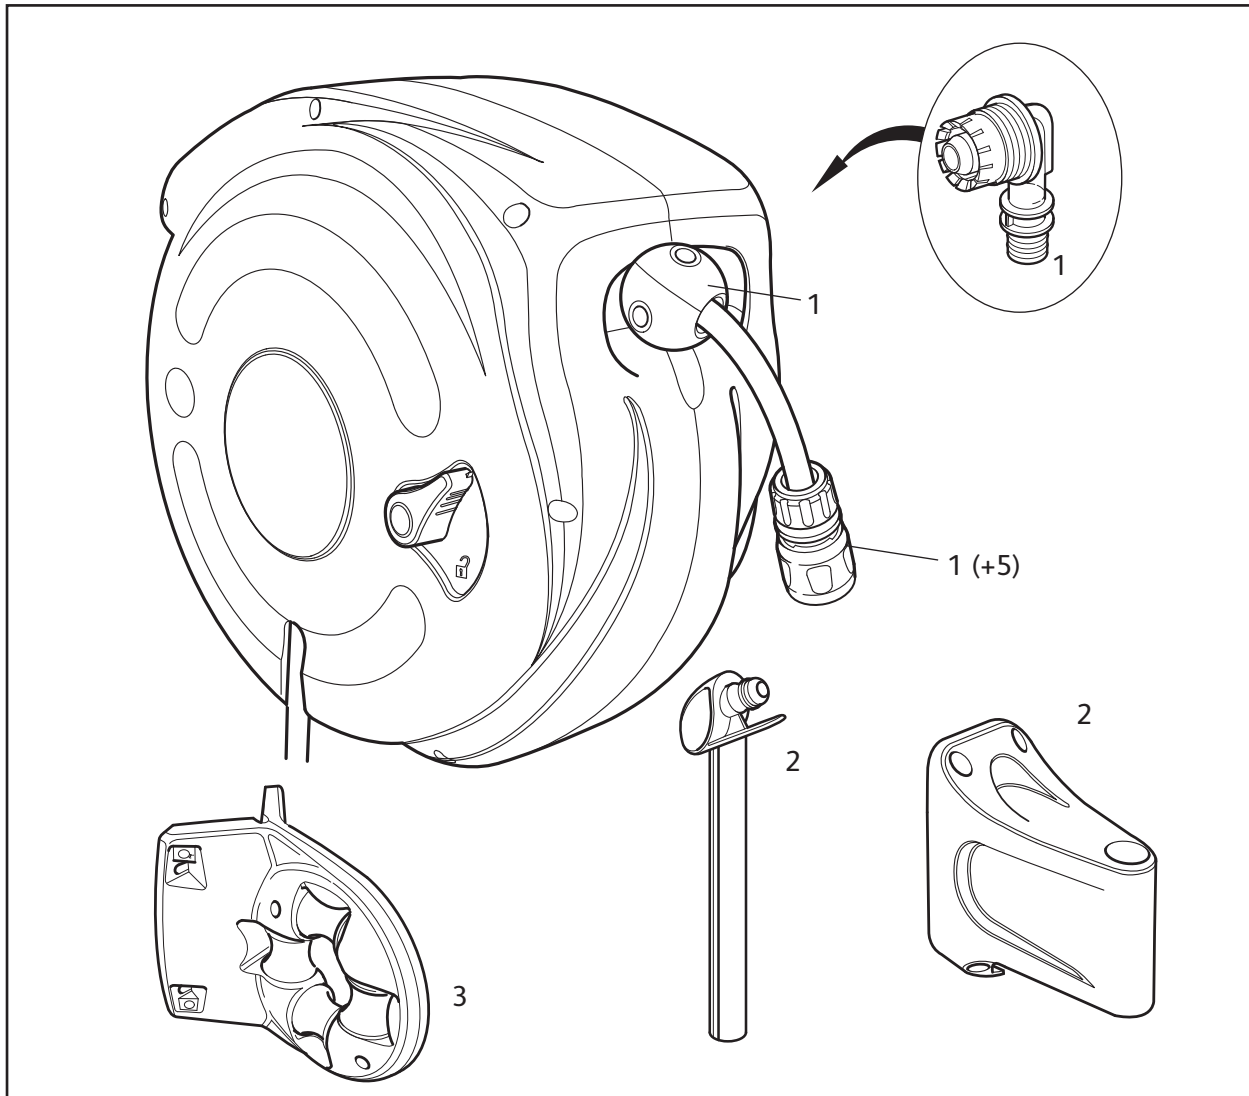

2597

Spares Part Numbers

	Description	Part No. (Green)	Part No. (Y&G)
1	Auto Reel Annual Service Kit Contains replacement inlet assembly, new ball stop, and silicone grease to lubricate inlet prior to replacement.	Z71002	Z71022
2	Wall Bracket	Z71007	Z71025
3	Hose Guide	2392	2392

15m Auto Reel
20m Auto Reel
25m Auto Reel

2380

2490

2385

Spares Part Numbers

	Description	Part No. (Green)	Part No. (Y&G)
1	Auto Reel Annual Service Kit Contains replacement inlet assembly, new ball stop, and silicone grease to lubricate inlet prior to replacement.	Z71002	Z71022
2	Wall Bracket & Pivot Tube	Z71003	Z71023
3	Hose Guide	2392	2392
4	Hose Replacement Kit 2380 (not shown)	Z21919	Z21919
	Hose Replacement Kit 2490 (not shown)	Z21915	Z21915
	Hose Replacement Kit 2385 (not shown)	Z21921	Z21921
	Contains 20m Silver Hose Coil, Hose Connector, Straight Connector (13mm), Herbie Clip, Support Spring & instructions		

10m Auto Reel

2485

Spares Part Numbers

	Description	Part No. (Green)	Part No. (Y&G)
1	Auto Reel Annual Service Kit Contains replacement inlet assembly, new ball stop, and silicone grease to lubricate inlet prior to replacement. 9mm AquaStop Connector	Z71002	Z71022
2	Wall Bracket & Pivot Tube	Z71003	Z71023
3	Hose Guide	2392	2392
4	Hose Replacement Kit (not shown) 10m Silver Hose Coil, Inlet Barb, Retaining Clip, O-ring, Herbie clip & instructions	Z21917	Z21917
5	9mm AquaStop Connector	93252	93252