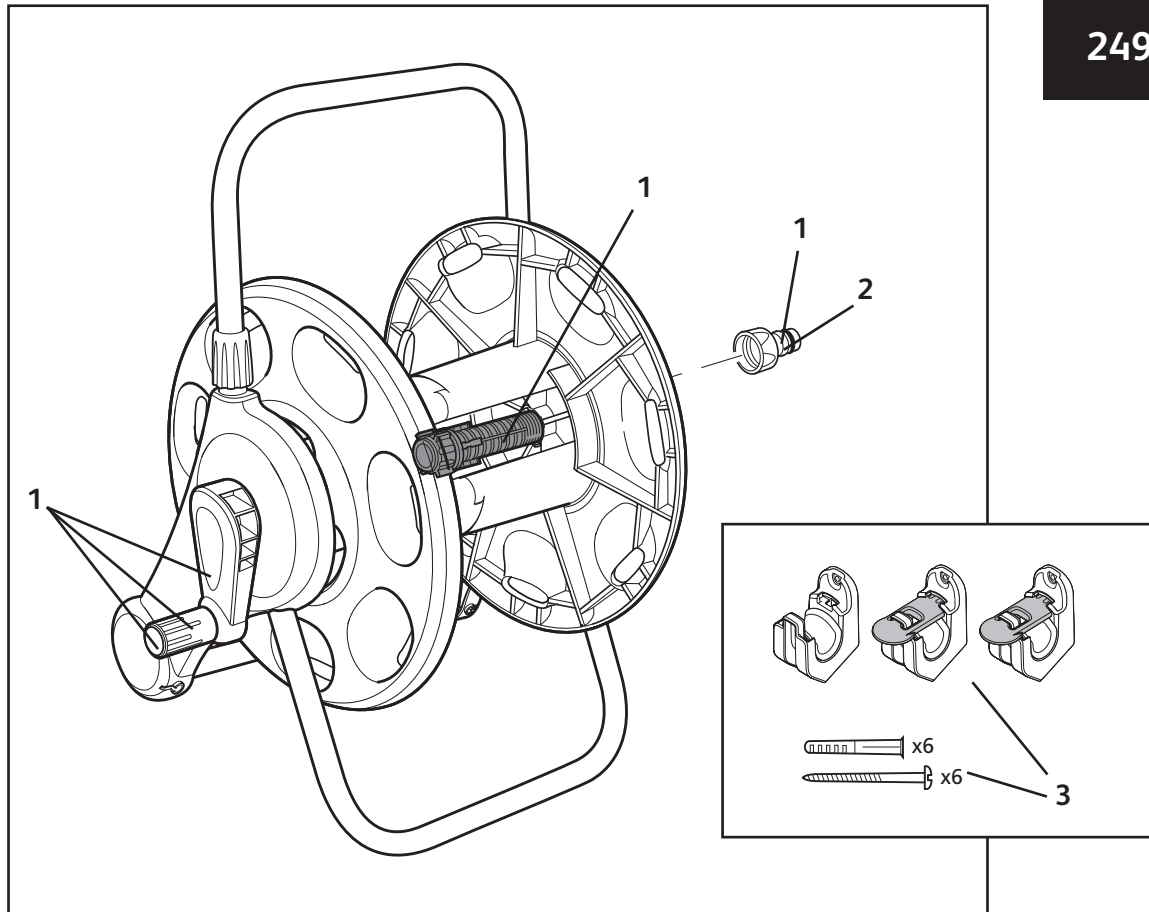

*Also included in Z71001 / Z71021

Metal Hose Cart

2436

2437

Spares Part Numbers

	Description	Part No. (Green)	Part No. (Y&G)
1	Hose Reel/Cart Service Kit Contains replacement handle plug and sleeve, replacement 5/8" BSP inlet assembly, male spindle with stainless steel spring, and silicone grease to lubricate inlet prior to replacement	Z71001	Z71021
2	5/8" BSP Threaded Adaptor*	Z21755	Z21755

*Also included in Z71001 / Z71021

90m Maxi Hose Cart

2389
obsolete

2589
obsolete

Spares Part Numbers

	Description	Part No.
1	5/8" BSP Threaded Adaptor	Z21755

Reels

2431
2471
2475
2477
2480
2487
2495
2499

Spares Part Numbers

	Description	Part No. (Green)	Part No. (Y&G)
1	Hose Reel/Cart Service Kit Contains replacement handle plug and sleeve, replacement 5/8" BSP inlet assembly, male spindle with stainless steel spring and silicone grease to lubricate inlet prior to replacement	Z71001	Z71021
2	5/8" Threaded Adaptor*	Z21755	Z21755
3	Wall Bracket Kit & Fixings	Z21856	Z21856