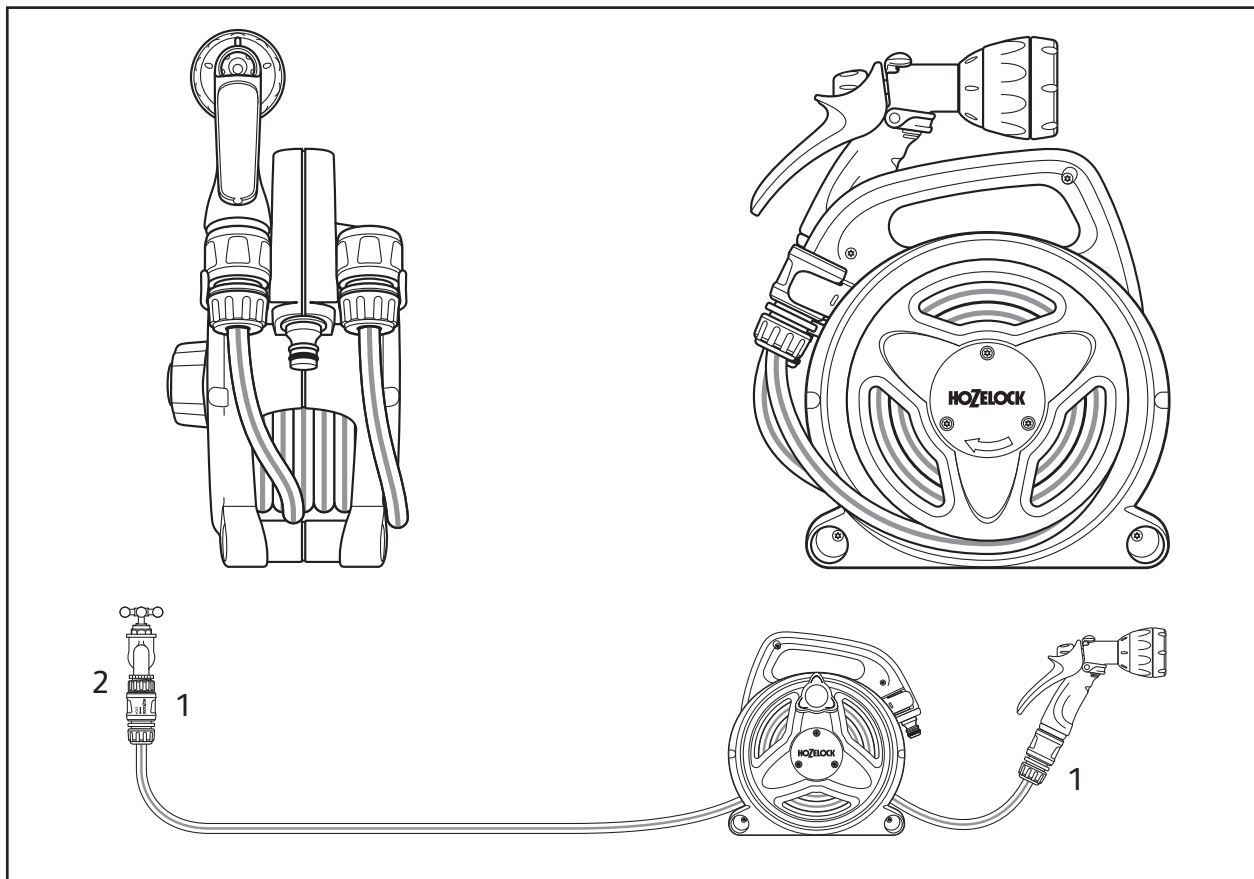

Flexi Spray

2683

Spares Part Numbers		
	Description	Part No.
1	Flexi Spray feature head	Z71014
2	Flexi Spray hose spare	Z71015
3	Flexi Spray trigger spare	Z71016

Growbag Waterer Flower & Vegetable Waterer

2810

2811

Spares Part Numbers

	Description	Part No.
1	Replacement Capillary Mat Set (x8)	2813 0000
2	Set of Watering Spikes (x4)	2815 0000

Trays **NOT** available as a seperate spare

Spares Part Numbers		
	Description	Part No.
1	Replacement AquaStop Connector	Z21615
2	Outdoor Tap Connector	2175

Superhoze

8015
8030
8040

Spares Part Numbers

	Description	Part No.
1	Replacement AquaStop Connector	Z21615