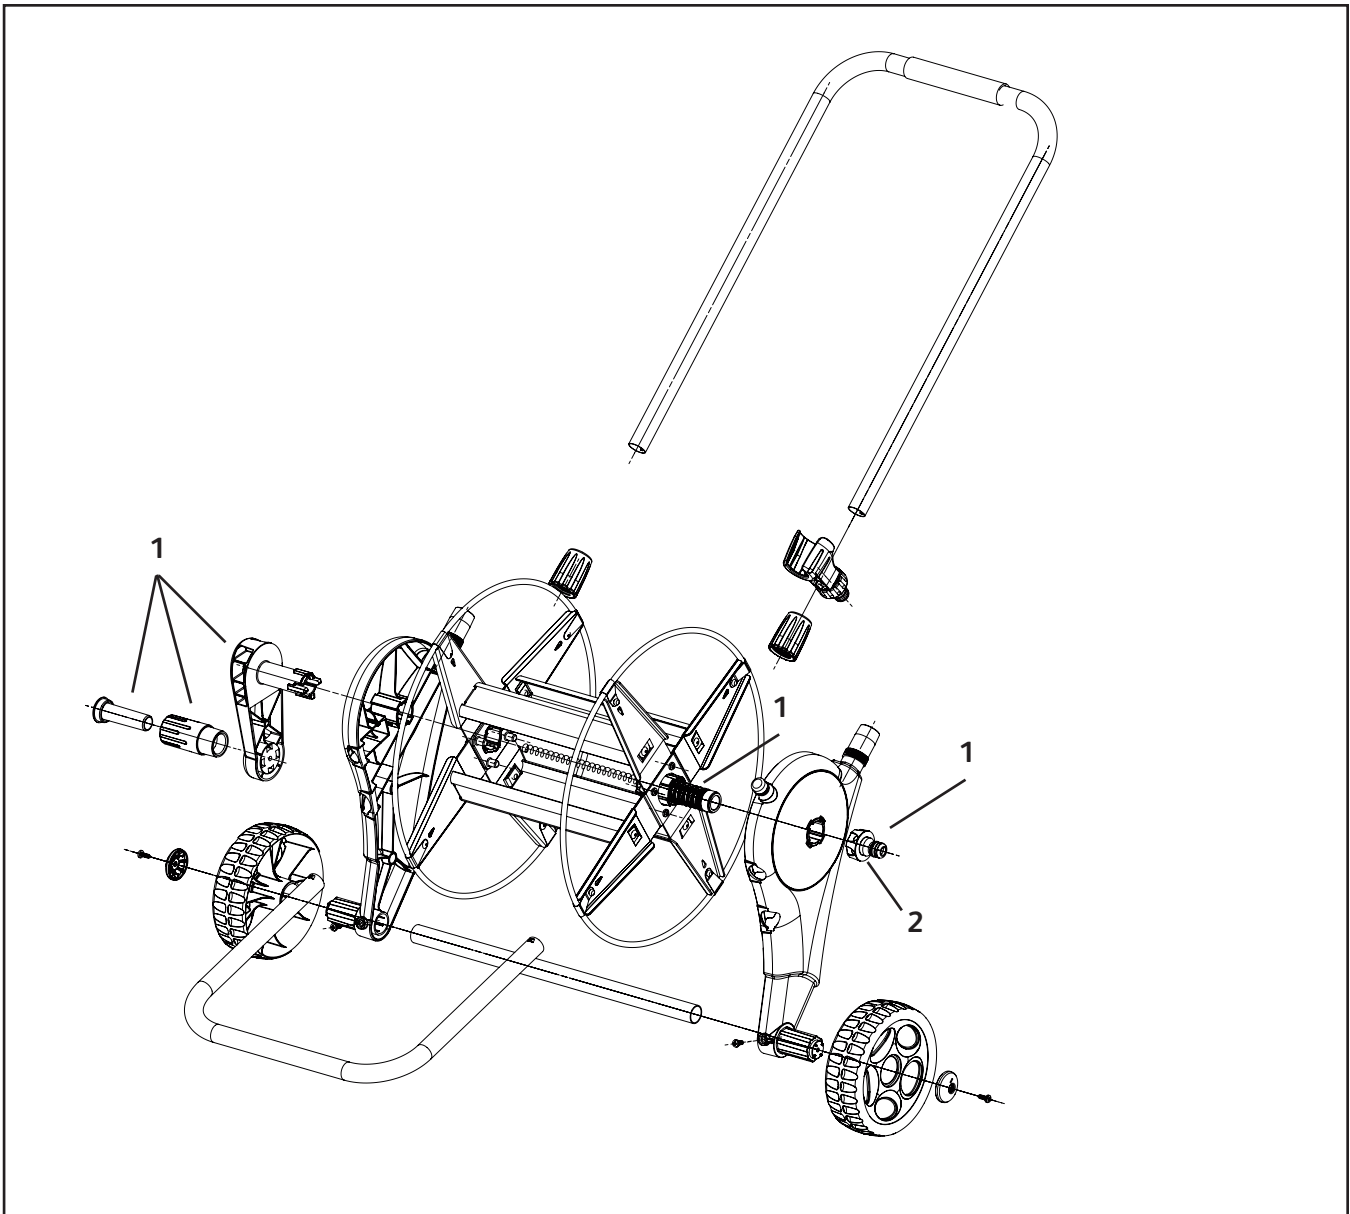

Spares Part Numbers			
	Description	Part No. (Green)	Part No. (Y&G)
1	Inlet assembly	Z21918	Z21918

Hose Carts

2398
2400
2405
2432
2434
2435
2488
2489
2497
2498
2588

Spares Part Numbers

	Description	Part No. (Green)	Part No. (Y&G)
1	Hose Reel/Cart Service Kit Contains replacement handle plug and sleeve, replacement 5/8" BSP inlet assembly, male spindle with stainless steel spring, and silicone grease to lubricate inlet prior to replacement	Z71001	Z71021
2	5/8" BSP Threaded Adaptor*	Z21755	Z21755

*Also included in Z71001 / Z71021

3'n1 Hose Carts

2483

2484

Spares Part Numbers

	Description	Part No. (Green)	Part No. (Y&G)
1	Hose Reel/Cart Service Kit Contains replacement handle plug and sleeve, replacement 5/8" BSP inlet assembly, male spindle with stainless steel spring, and silicone grease to lubricate inlet prior to replacement	Z71001	Z71021
2	5/8" BSP Threaded Adaptor*	Z21755	Z21755
3	Wall Bracket Kit & Fixings	Z21856	Z21856

*Also included in Z71001 / Z71021

Metal Hose Cart

2436

2437

Spares Part Numbers

	Description	Part No. (Green)	Part No. (Y&G)
1	Hose Reel/Cart Service Kit Contains replacement handle plug and sleeve, replacement 5/8" BSP inlet assembly, male spindle with stainless steel spring, and silicone grease to lubricate inlet prior to replacement	Z71001	Z71021
2	5/8" BSP Threaded Adaptor*	Z21755	Z21755