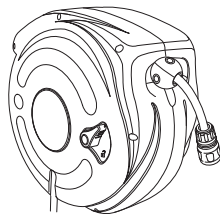

2597

Spares Part Numbers

	Description	Part No. (Green)	Part No. (Y&G)
1	Auto Reel Annual Service Kit Contains replacement inlet assembly, new ball stop, and silicone grease to lubricate inlet prior to replacement.	Z71002	Z71022
2	Wall Bracket	Z71007	Z71025
3	Hose Guide	2392	2392

15m Auto Reel
20m Auto Reel
25m Auto Reel

2380

2490

2385

Spares Part Numbers

	Description	Part No. (Green)	Part No. (Y&G)
1	Auto Reel Annual Service Kit Contains replacement inlet assembly, new ball stop, and silicone grease to lubricate inlet prior to replacement.	Z71002	Z71022
2	Wall Bracket & Pivot Tube	Z71003	Z71023
3	Hose Guide	2392	2392
4	Hose Replacement Kit 2380 (not shown)	Z21919	Z21919
	Hose Replacement Kit 2490 (not shown)	Z21915	Z21915
	Hose Replacement Kit 2385 (not shown)	Z21921	Z21921
	Contains 20m Silver Hose Coil, Hose Connector, Straight Connector (13mm), Herbie Clip, Support Spring & instructions		

10m Auto Reel

2485

Spares Part Numbers

	Description	Part No. (Green)	Part No. (Y&G)
1	Auto Reel Annual Service Kit Contains replacement inlet assembly, new ball stop, and silicone grease to lubricate inlet prior to replacement. 9mm AquaStop Connector	Z71002	Z71022
2	Wall Bracket & Pivot Tube	Z71003	Z71023
3	Hose Guide	2392	2392
4	Hose Replacement Kit (not shown) 10m Silver Hose Coil, Inlet Barb, Retaining Clip, O-ring, Herbie clip & instructions	Z21917	Z21917
5	9mm AquaStop Connector	93252	93252

Fast Reel (Wall Mounted)

2496

Spares Part Numbers

	Description	Part No. (Green)	Part No. (Y&G)
1	Fast Reel/Cart Annual Service Kit Contains replacement handle sleeve and plug, replacement inlet assembly and cir-clip, silicone grease to lubricate inlet prior to replacement	Z71000	Z71020
2	Hose Guide	2392	2392
3	Hose Replacement Kit (not shown) 40m 1/2" Fast Reel Coil; Support Spring, Hose Connector, Herbie Clip & instructions.	Z21920	Z21920
4	Wall Bracket (not shown)	Z21927	Z21927