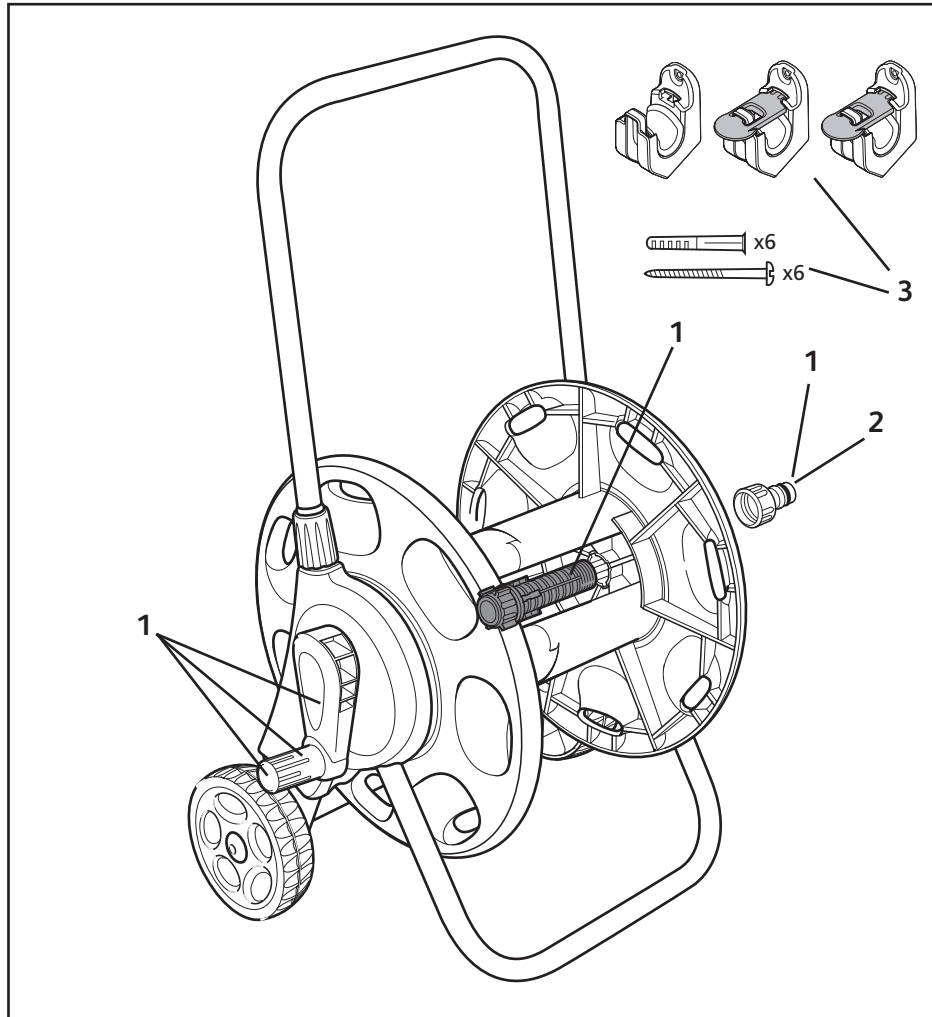

*Also included in Z71005 / Z71024

30m Hose Reel (Freestanding)

2410
2412

Spares Part Numbers

	Description	Part No. (Green)	Part No. (Y&G)
1	Inlet assembly	Z21918	Z21918

30m Hose Reel

(Wall Mounted)

2420
2422

Spares Part Numbers			
	Description	Part No. (Green)	Part No. (Y&G)
1	Inlet assembly	Z21918	Z21918

Hose Carts

2398
2400
2405
2432
2434
2435
2488
2489
2497
2498
2588

Spares Part Numbers

	Description	Part No. (Green)	Part No. (Y&G)
1	Hose Reel/Cart Service Kit Contains replacement handle plug and sleeve, replacement 5/8" BSP inlet assembly, male spindle with stainless steel spring, and silicone grease to lubricate inlet prior to replacement	Z71001	Z71021
2	5/8" BSP Threaded Adaptor*	Z21755	Z21755

*Also included in Z71001 / Z71021

3'n1 Hose Carts

2483

2484

Spares Part Numbers

	Description	Part No. (Green)	Part No. (Y&G)
1	Hose Reel/Cart Service Kit Contains replacement handle plug and sleeve, replacement 5/8" BSP inlet assembly, male spindle with stainless steel spring, and silicone grease to lubricate inlet prior to replacement	Z71001	Z71021
2	5/8" BSP Threaded Adaptor*	Z21755	Z21755
3	Wall Bracket Kit & Fixings	Z21856	Z21856

*Also included in Z71001 / Z71021

Metal Hose Cart

2436

2437

Spares Part Numbers

	Description	Part No. (Green)	Part No. (Y&G)
1	Hose Reel/Cart Service Kit Contains replacement handle plug and sleeve, replacement 5/8" BSP inlet assembly, male spindle with stainless steel spring, and silicone grease to lubricate inlet prior to replacement	Z71001	Z71021
2	5/8" BSP Threaded Adaptor*	Z21755	Z21755