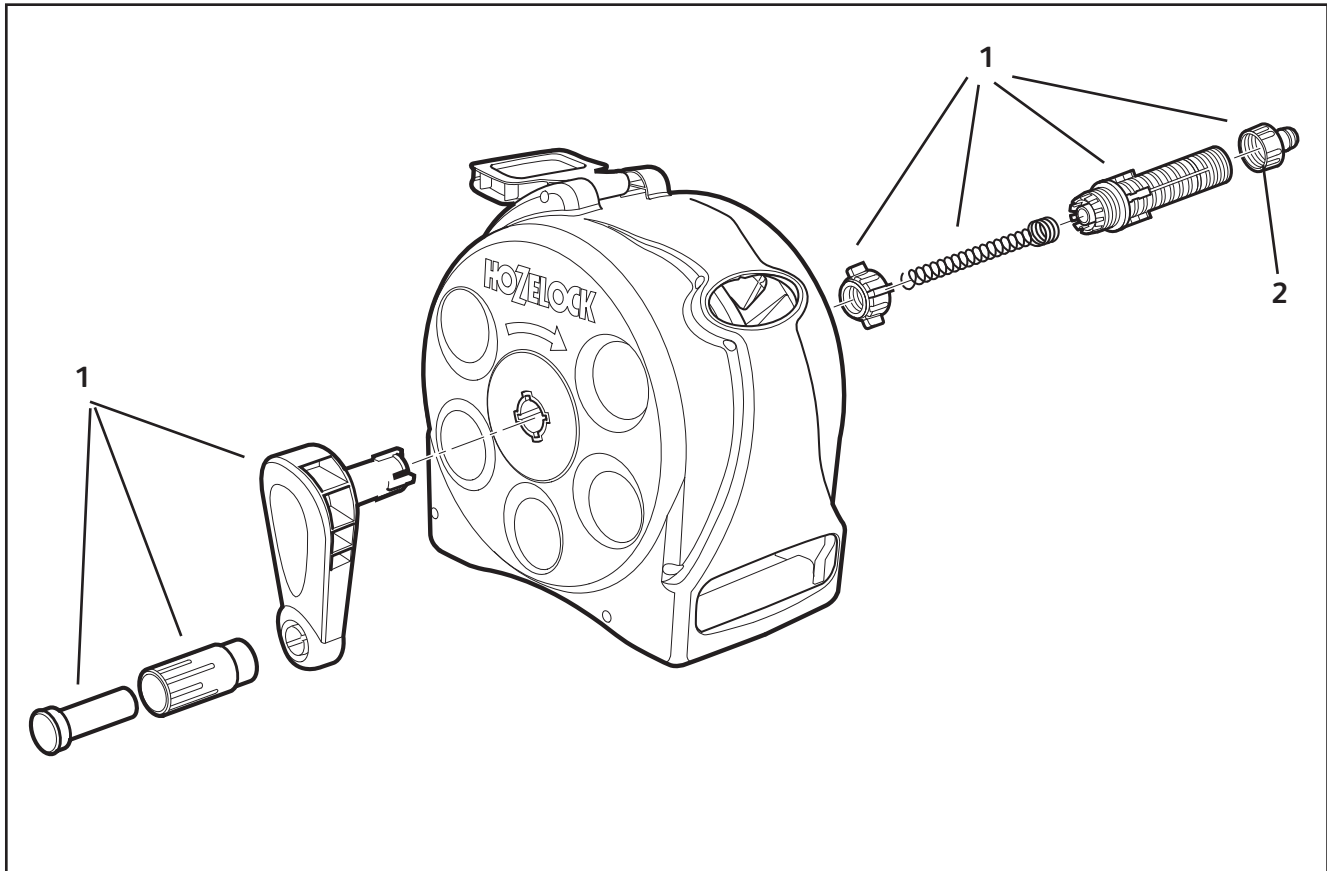

Compact Cart

2416

Spares Part Numbers

	Description	Part No. (Green)	Part No. (Y&G)
1	Compact Reel/Cart Service Kit Contains replacement rewind handle, new inlet assembly, replacement anti-kink stainless steel spring, and silicone grease to lubricate inlet prior to replacement, spindle & 5/8" BSP Threaded Adaptor	Z71005	Z71024
2	5/8" BSP Threaded Adaptor*	Z21755	Z21755

*Also included in Z71005 / Z71024

2'n1 Compact Reel

Spares Part Numbers

	Description	Part No. (Green)	Part No. (Y&G)
1	Compact Reel/Cart Service Kit Contains replacement rewind handle, new inlet assembly, replacement anti-kink stainless steel spring, and silicone gel to lubricate inlet prior to replacement. Plus new wall brackets, 1x red locking clip. Includes fittings, spindle, 5/8" BSP Threaded Adaptor	Z71005	Z71024
2	5/8" BSP Threaded Adaptor*	Z21755	Z21755

*Also included in Z71005 / Z71024

Compact Reel

2414

Spares Part Numbers

	Description	Part No. (Green)	Part No. (Y&G)
1	Compact Reel/Cart Service Kit Contains replacement rewind handle, new inlet assembly, replacement anti-kink stainless steel spring, and silicone gel to lubricate inlet prior to replacement, wall brackets, 1x red locking clip. Includes fittings, spindle, 5/8" BSP Threaded Adaptor	Z71005	Z71024
2	5/8" BSP Threaded Adaptor*	Z21755	Z21755