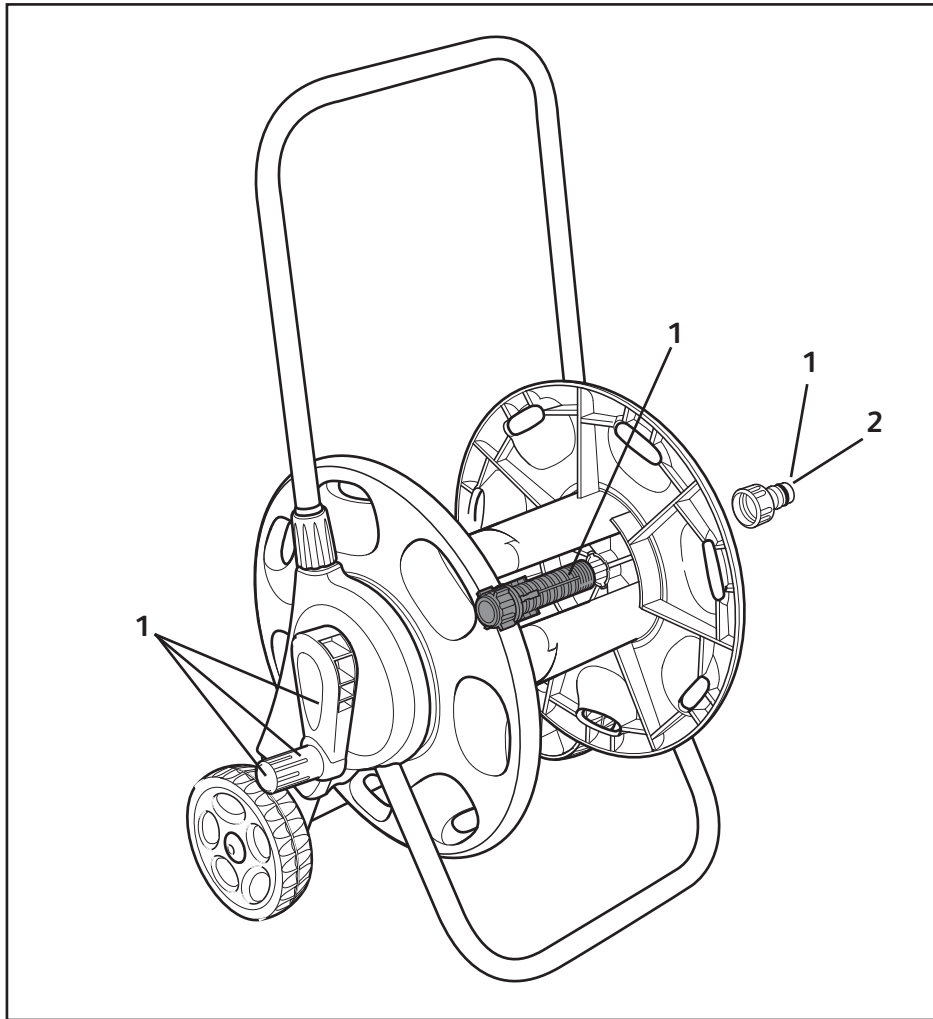

*Also included in Z71005 / Z71024

2'n1 Compact Reel

Spares Part Numbers

	Description	Part No. (Green)	Part No. (Y&G)
1	Compact Reel/Cart Service Kit Contains replacement rewind handle, new inlet assembly, replacement anti-kink stainless steel spring, and silicone gel to lubricate inlet prior to replacement. Plus new wall brackets, 1x red locking clip. Includes fittings, spindle, 5/8" BSP Threaded Adaptor	Z71005	Z71024
2	5/8" BSP Threaded Adaptor*	Z21755	Z21755

*Also included in Z71005 / Z71024

Compact Reel

2414

Spares Part Numbers

	Description	Part No. (Green)	Part No. (Y&G)
1	Compact Reel/Cart Service Kit Contains replacement rewind handle, new inlet assembly, replacement anti-kink stainless steel spring, and silicone gel to lubricate inlet prior to replacement, wall brackets, 1x red locking clip. Includes fittings, spindle, 5/8" BSP Threaded Adaptor	Z71005	Z71024
2	5/8" BSP Threaded Adaptor*	Z21755	Z21755

*Also included in Z71005 / Z71024

30m Hose Reel (Freestanding)

2410
2412

Spares Part Numbers

	Description	Part No. (Green)	Part No. (Y&G)
1	Inlet assembly	Z21918	Z21918

30m Hose Reel

(Wall Mounted)

2420
2422

Spares Part Numbers			
	Description	Part No. (Green)	Part No. (Y&G)
1	Inlet assembly	Z21918	Z21918

Hose Carts

2398
2400
2405
2432
2434
2435
2488
2489
2497
2498
2588

Spares Part Numbers

	Description	Part No. (Green)	Part No. (Y&G)
1	Hose Reel/Cart Service Kit Contains replacement handle plug and sleeve, replacement 5/8" BSP inlet assembly, male spindle with stainless steel spring, and silicone grease to lubricate inlet prior to replacement	Z71001	Z71021
2	5/8" BSP Threaded Adaptor*	Z21755	Z21755