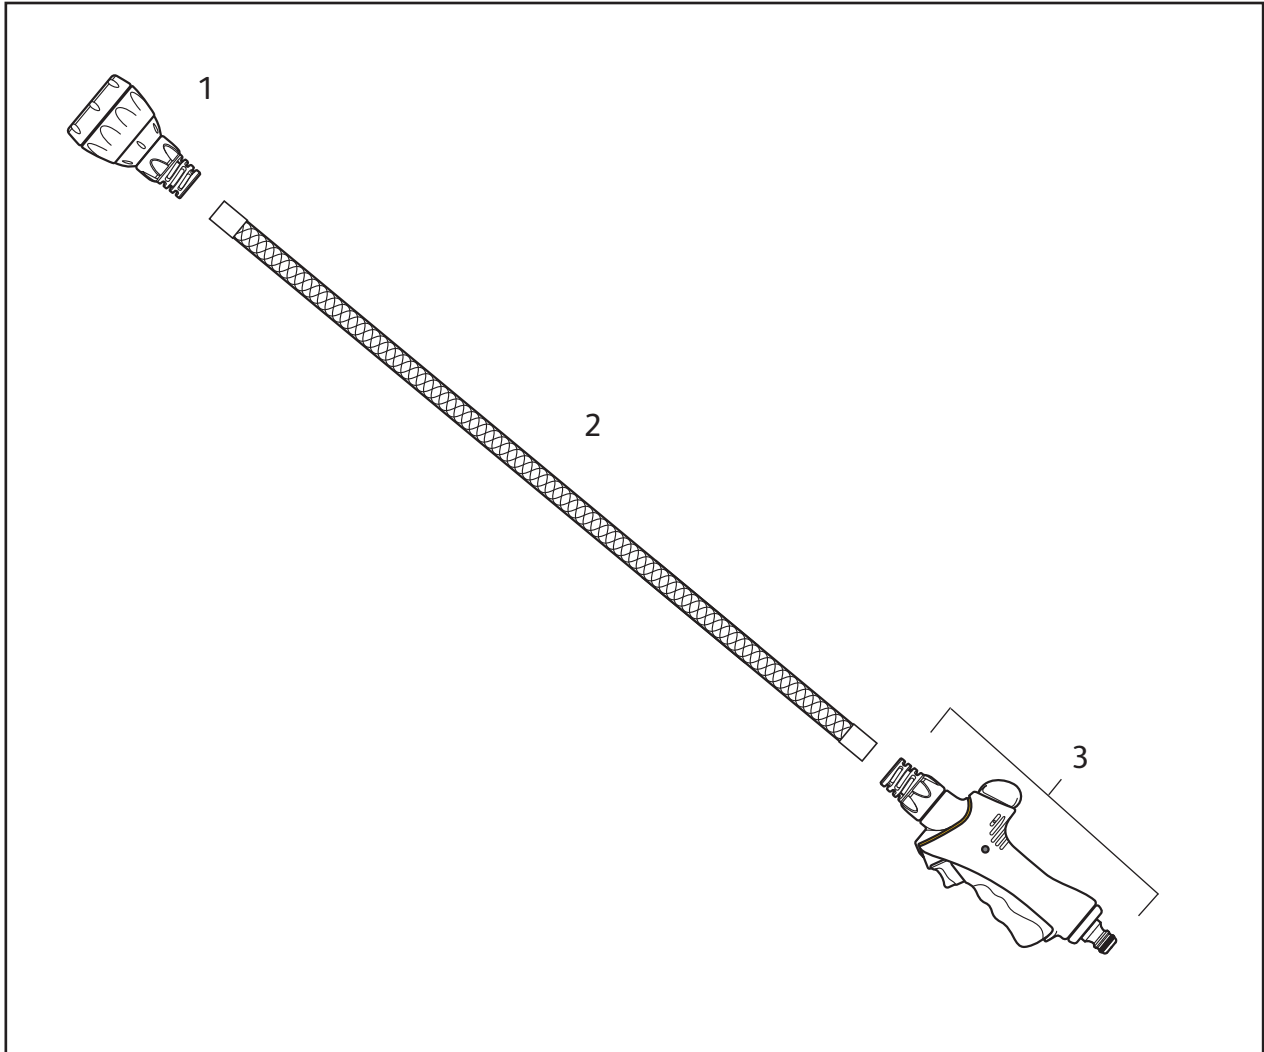

Spares Part Numbers

	Description	Part No.
1	Pump Accessories Kit Filter Vessel, Filter & Outlet Adaptor (not shown).	Z71010
2	Spirabel Hose	6235

Spares Part Numbers

	Description	Part No.
1	Pump Accessories Kit Coarse Inlet Filter & 3/4" BSP Filter Washer (not shown)	Z71009

Flexi Spray

2683

Spares Part Numbers		
	Description	Part No.
1	Flexi Spray feature head	Z71014
2	Flexi Spray hose spare	Z71015
3	Flexi Spray trigger spare	Z71016

Growbag Waterer Flower & Vegetable Waterer