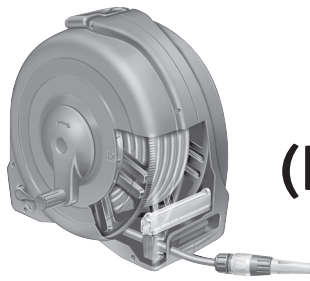

10m Auto Reel

2485

Spares Part Numbers

	Description	Part No. (Green)	Part No. (Y&G)
1	Auto Reel Annual Service Kit Contains replacement inlet assembly, new ball stop, and silicone grease to lubricate inlet prior to replacement. 9mm AquaStop Connector	Z71002	Z71022
2	Wall Bracket & Pivot Tube	Z71003	Z71023
3	Hose Guide	2392	2392
4	Hose Replacement Kit (not shown) 10m Silver Hose Coil, Inlet Barb, Retaining Clip, O-ring, Herbie clip & instructions	Z21917	Z21917
5	9mm AquaStop Connector	93252	93252

Fast Cart

2450

Spares Part Numbers			
	Description	Part No. (Green)	Part No. (Y&G)
1	Fast Reel/Cart Annual Service Kit Contains replacement handle and plug, replacement inlet assembly and cir-clip, silicone grease to lubricate inlet prior to replacement	Z71000	Z71020

Fast Reel (Wall Mounted)

2496

Spares Part Numbers

	Description	Part No. (Green)	Part No. (Y&G)
1	Fast Reel/Cart Annual Service Kit Contains replacement handle sleeve and plug, replacement inlet assembly and cir-clip, silicone grease to lubricate inlet prior to replacement	Z71000	Z71020
2	Hose Guide	2392	2392
3	Hose Replacement Kit (not shown) 40m 1/2" Fast Reel Coil; Support Spring, Hose Connector, Herbie Clip & instructions.	Z21920	Z21920
4	Wall Bracket (not shown)	Z21927	Z21927

Compact Cart

2416

Spares Part Numbers

	Description	Part No. (Green)	Part No. (Y&G)
1	Compact Reel/Cart Service Kit Contains replacement rewind handle, new inlet assembly, replacement anti-kink stainless steel spring, and silicone grease to lubricate inlet prior to replacement, spindle & 5/8" BSP Threaded Adaptor	Z71005	Z71024
2	5/8" BSP Threaded Adaptor*	Z21755	Z21755