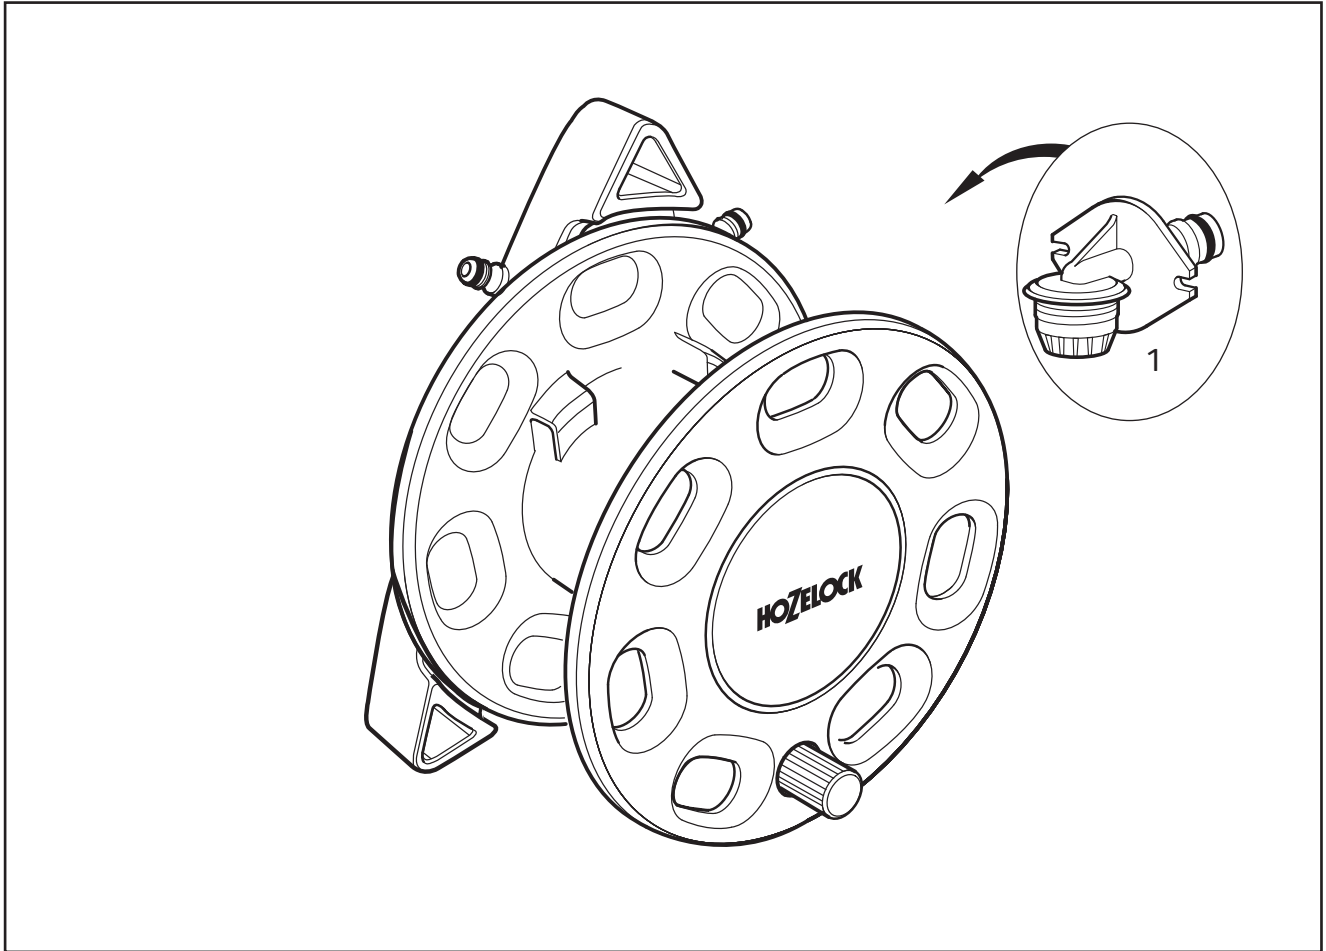

*Also included in Z71005 / Z71024

Compact Reel

2414

Spares Part Numbers

	Description	Part No. (Green)	Part No. (Y&G)
1	Compact Reel/Cart Service Kit Contains replacement rewind handle, new inlet assembly, replacement anti-kink stainless steel spring, and silicone gel to lubricate inlet prior to replacement, wall brackets, 1x red locking clip. Includes fittings, spindle, 5/8" BSP Threaded Adaptor	Z71005	Z71024
2	5/8" BSP Threaded Adaptor*	Z21755	Z21755

*Also included in Z71005 / Z71024

30m Hose Reel (Freestanding)

2410
2412

Spares Part Numbers

	Description	Part No. (Green)	Part No. (Y&G)
1	Inlet assembly	Z21918	Z21918

30m Hose Reel

(Wall Mounted)

2420
2422

Spares Part Numbers			
	Description	Part No. (Green)	Part No. (Y&G)
1	Inlet assembly	Z21918	Z21918

Hose Carts

2398
2400
2405
2432
2434
2435
2488
2489
2497
2498
2588

Spares Part Numbers

	Description	Part No. (Green)	Part No. (Y&G)
1	Hose Reel/Cart Service Kit Contains replacement handle plug and sleeve, replacement 5/8" BSP inlet assembly, male spindle with stainless steel spring, and silicone grease to lubricate inlet prior to replacement	Z71001	Z71021
2	5/8" BSP Threaded Adaptor*	Z21755	Z21755