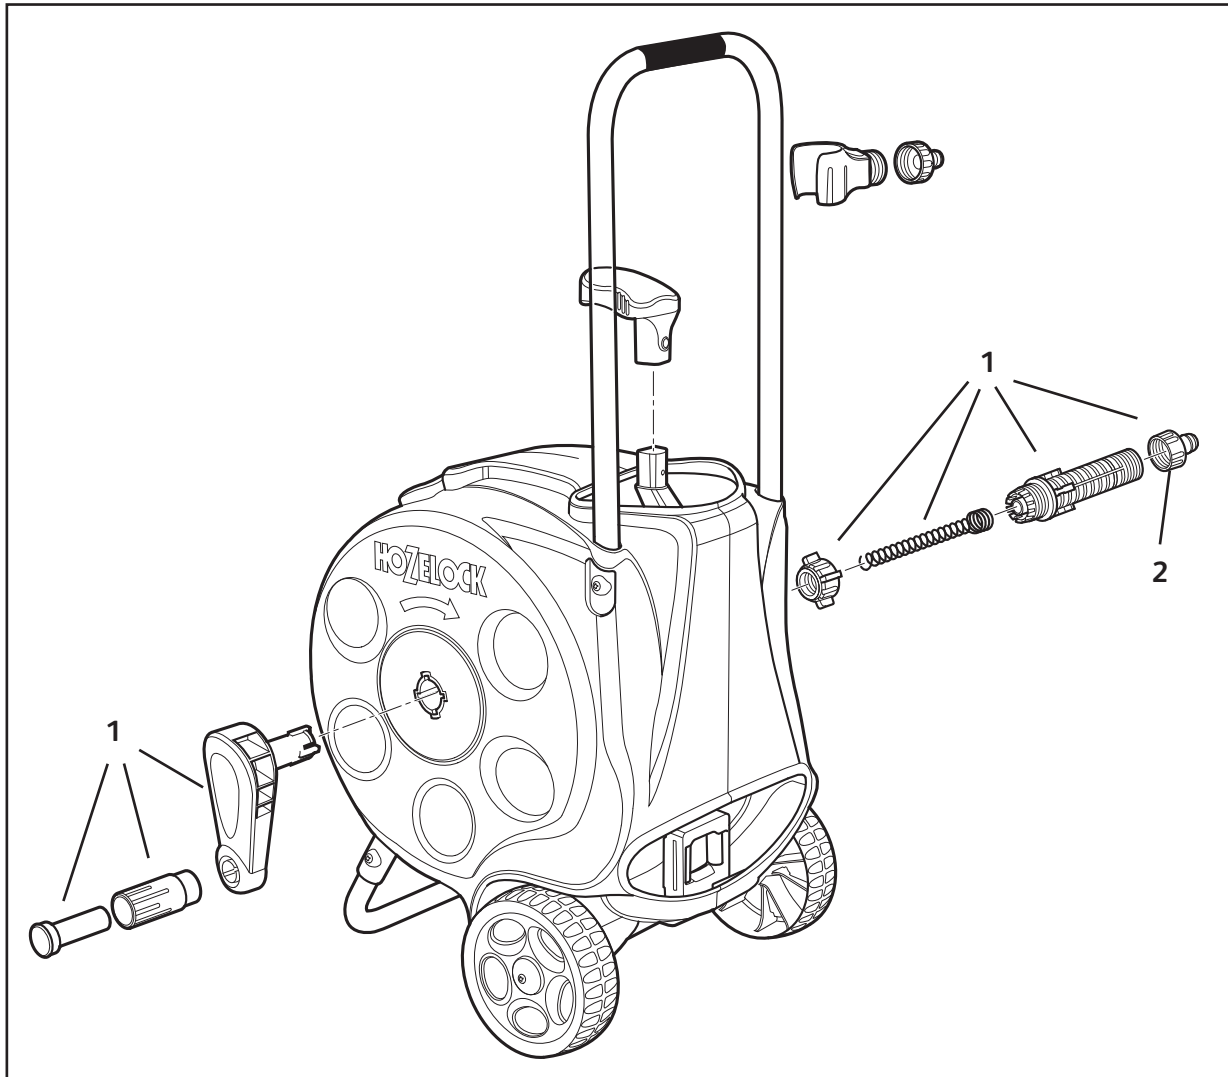

Fast Reel (Wall Mounted)

2496

Spares Part Numbers

	Description	Part No. (Green)	Part No. (Y&G)
1	Fast Reel/Cart Annual Service Kit Contains replacement handle sleeve and plug, replacement inlet assembly and cir-clip, silicone grease to lubricate inlet prior to replacement	Z71000	Z71020
2	Hose Guide	2392	2392
3	Hose Replacement Kit (not shown) 40m 1/2" Fast Reel Coil; Support Spring, Hose Connector, Herbie Clip & instructions.	Z21920	Z21920
4	Wall Bracket (not shown)	Z21927	Z21927

Fast Reel (Free Standing)

2494

PLEASE NOTE: THIS PRODUCT CANNOT BE WALL MOUNTED

Spares Part Numbers			
	Description	Part No. (Green)	Part No. (Y&G)
1	Fast Reel/Cart Annual Service Kit Contains replacement handle sleeve and plug, replacement inlet assembly and cir-clip, silicone grease to lubricate inlet prior to replacement	Z71000	Z71020
2	Hose Replacement Kit (not shown) 40m 1/2" Fast Reel Coil; Support Spring, Hose Connector, Herbie Clip & instructions	Z21920	Z21920

Compact Cart

2416

Spares Part Numbers

	Description	Part No. (Green)	Part No. (Y&G)
1	Compact Reel/Cart Service Kit Contains replacement rewind handle, new inlet assembly, replacement anti-kink stainless steel spring, and silicone grease to lubricate inlet prior to replacement, spindle & 5/8" BSP Threaded Adaptor	Z71005	Z71024
2	5/8" BSP Threaded Adaptor*	Z21755	Z21755

*Also included in Z71005 / Z71024

2'n1 Compact Reel

Spares Part Numbers

	Description	Part No. (Green)	Part No. (Y&G)
1	Compact Reel/Cart Service Kit Contains replacement rewind handle, new inlet assembly, replacement anti-kink stainless steel spring, and silicone gel to lubricate inlet prior to replacement. Plus new wall brackets, 1x red locking clip. Includes fittings, spindle, 5/8" BSP Threaded Adaptor	Z71005	Z71024
2	5/8" BSP Threaded Adaptor*	Z21755	Z21755