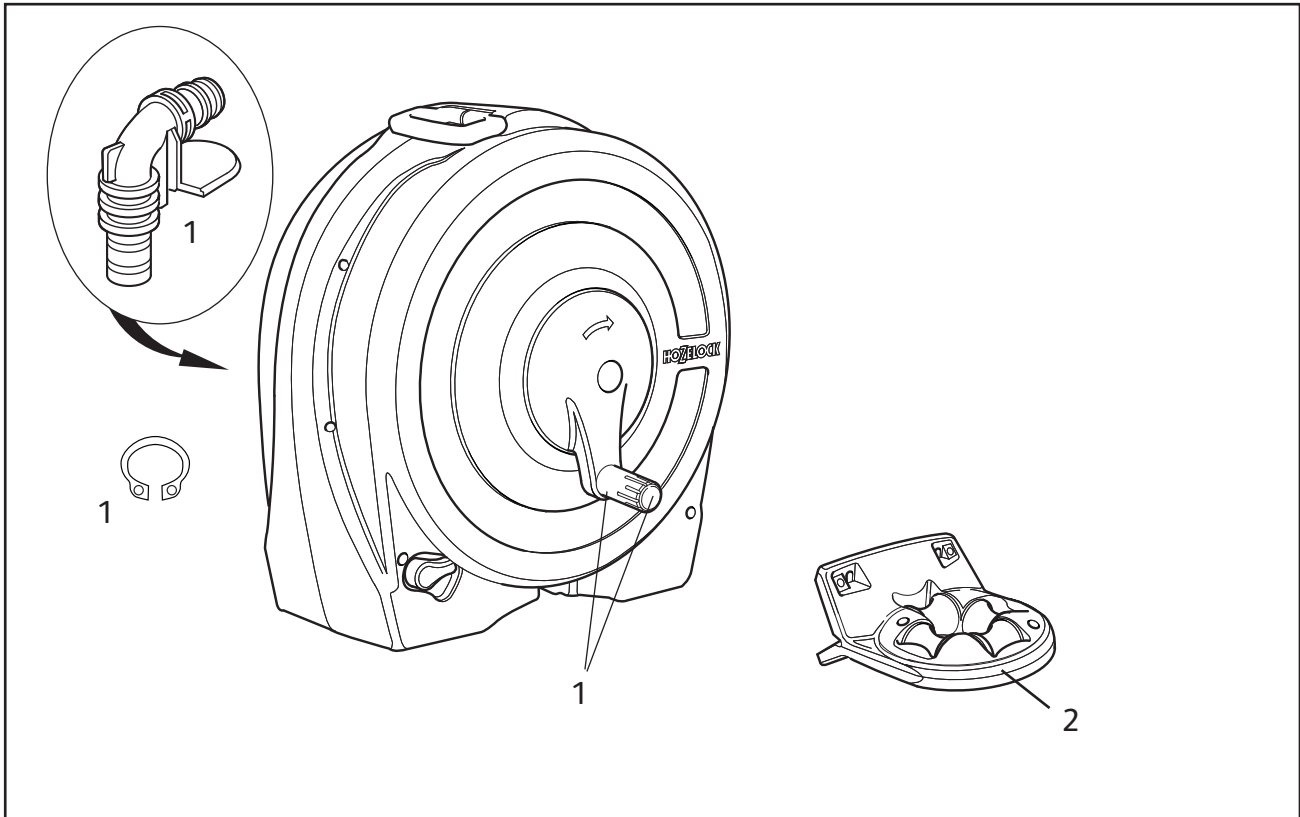

10m Auto Reel

2485

Spares Part Numbers

	Description	Part No. (Green)	Part No. (Y&G)
1	Auto Reel Annual Service Kit Contains replacement inlet assembly, new ball stop, and silicone grease to lubricate inlet prior to replacement. 9mm AquaStop Connector	Z71002	Z71022
2	Wall Bracket & Pivot Tube	Z71003	Z71023
3	Hose Guide	2392	2392
4	Hose Replacement Kit (not shown) 10m Silver Hose Coil, Inlet Barb, Retaining Clip, O-ring, Herbie clip & instructions	Z21917	Z21917
5	9mm AquaStop Connector	93252	93252

Fast Cart

2450

Spares Part Numbers			
	Description	Part No. (Green)	Part No. (Y&G)
1	Fast Reel/Cart Annual Service Kit Contains replacement handle and plug, replacement inlet assembly and cir-clip, silicone grease to lubricate inlet prior to replacement	Z71000	Z71020

Fast Reel (Wall Mounted)

2496

Spares Part Numbers

	Description	Part No. (Green)	Part No. (Y&G)
1	Fast Reel/Cart Annual Service Kit Contains replacement handle sleeve and plug, replacement inlet assembly and cir-clip, silicone grease to lubricate inlet prior to replacement	Z71000	Z71020
2	Hose Guide	2392	2392
3	Hose Replacement Kit (not shown) 40m 1/2" Fast Reel Coil; Support Spring, Hose Connector, Herbie Clip & instructions.	Z21920	Z21920
4	Wall Bracket (not shown)	Z21927	Z21927