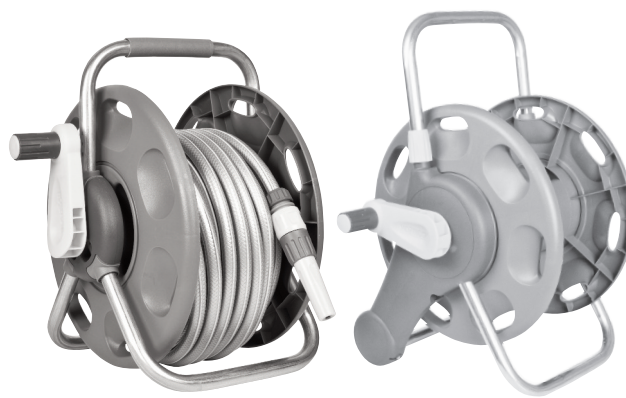

*Also included in Z71001 / Z71021

3'n1 Hose Carts

2483

2484

Spares Part Numbers

	Description	Part No. (Green)	Part No. (Y&G)
1	Hose Reel/Cart Service Kit Contains replacement handle plug and sleeve, replacement 5/8" BSP inlet assembly, male spindle with stainless steel spring, and silicone grease to lubricate inlet prior to replacement	Z71001	Z71021
2	5/8" BSP Threaded Adaptor*	Z21755	Z21755
3	Wall Bracket Kit & Fixings	Z21856	Z21856

*Also included in Z71001 / Z71021

Metal Hose Cart

2436

2437

Spares Part Numbers

	Description	Part No. (Green)	Part No. (Y&G)
1	Hose Reel/Cart Service Kit Contains replacement handle plug and sleeve, replacement 5/8" BSP inlet assembly, male spindle with stainless steel spring, and silicone grease to lubricate inlet prior to replacement	Z71001	Z71021
2	5/8" BSP Threaded Adaptor*	Z21755	Z21755

*Also included in Z71001 / Z71021

90m Maxi Hose Cart

2389
obsolete

2589
obsolete

Spares Part Numbers

	Description	Part No.
1	5/8" BSP Threaded Adaptor	Z21755

Reels

2431
2471
2475
2477
2480
2487
2495
2499

Spares Part Numbers

	Description	Part No. (Green)	Part No. (Y&G)
1	Hose Reel/Cart Service Kit Contains replacement handle plug and sleeve, replacement 5/8" BSP inlet assembly, male spindle with stainless steel spring and silicone grease to lubricate inlet prior to replacement	Z71001	Z71021
2	5/8" Threaded Adaptor*	Z21755	Z21755
3	Wall Bracket Kit & Fixings	Z21856	Z21856