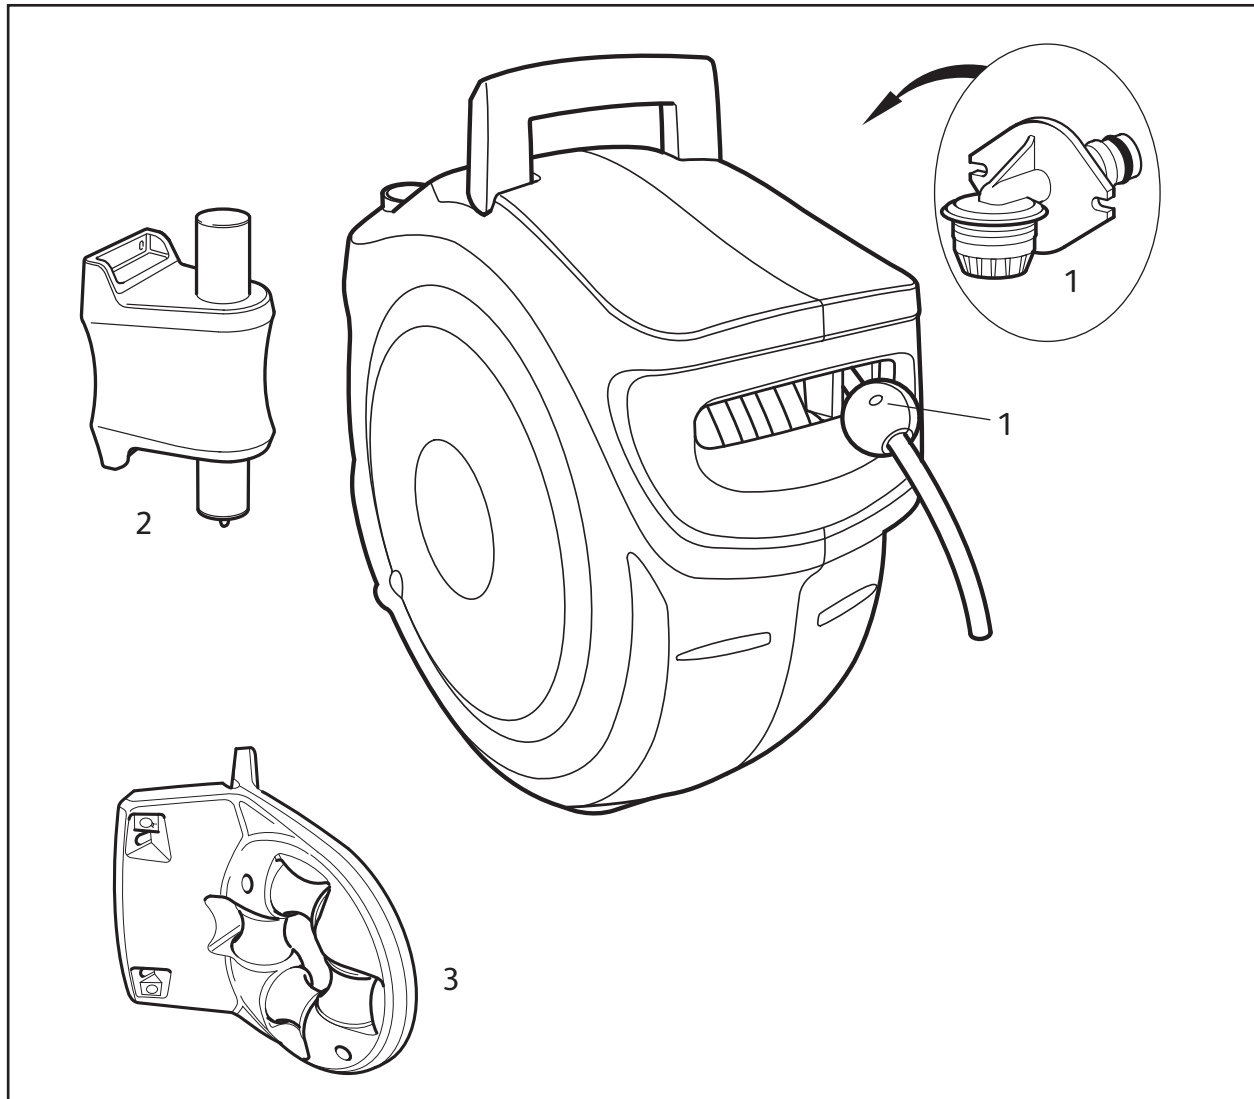

HOZELOCK

Watering

Spares Manual 2017

May 2017

33675-001

30m Auto Reel 40m Auto Reel Flowmax Auto Reel

2590

2595

2597

Spares Part Numbers

	Description	Part No. (Green)	Part No. (Y&G)
1	Auto Reel Annual Service Kit Contains replacement inlet assembly, new ball stop, and silicone grease to lubricate inlet prior to replacement.	Z71002	Z71022
2	Wall Bracket	Z71007	Z71025
3	Hose Guide	2392	2392

15m Auto Reel
20m Auto Reel
25m Auto Reel

2380

2490

2385

Spares Part Numbers

	Description	Part No. (Green)	Part No. (Y&G)
1	Auto Reel Annual Service Kit Contains replacement inlet assembly, new ball stop, and silicone grease to lubricate inlet prior to replacement.	Z71002	Z71022
2	Wall Bracket & Pivot Tube	Z71003	Z71023
3	Hose Guide	2392	2392
4	Hose Replacement Kit 2380 (not shown)	Z21919	Z21919
	Hose Replacement Kit 2490 (not shown)	Z21915	Z21915
	Hose Replacement Kit 2385 (not shown)	Z21921	Z21921
	Contains 20m Silver Hose Coil, Hose Connector, Straight Connector (13mm), Herbie Clip, Support Spring & instructions		

10m Auto Reel

2485

Spares Part Numbers

	Description	Part No. (Green)	Part No. (Y&G)
1	Auto Reel Annual Service Kit Contains replacement inlet assembly, new ball stop, and silicone grease to lubricate inlet prior to replacement. 9mm AquaStop Connector	Z71002	Z71022
2	Wall Bracket & Pivot Tube	Z71003	Z71023
3	Hose Guide	2392	2392
4	Hose Replacement Kit (not shown) 10m Silver Hose Coil, Inlet Barb, Retaining Clip, O-ring, Herbie clip & instructions	Z21917	Z21917
5	9mm AquaStop Connector	93252	93252