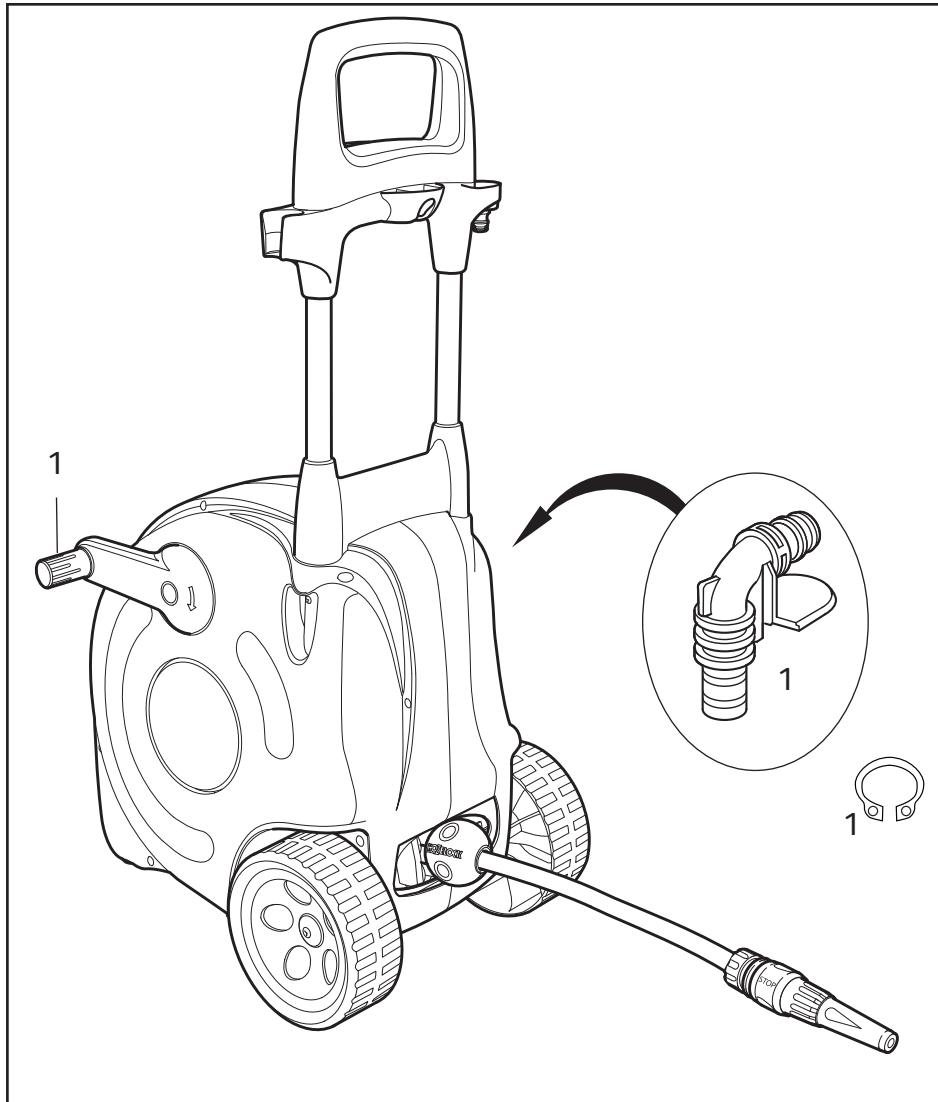

2597

Spares Part Numbers

	Description	Part No. (Green)	Part No. (Y&G)
1	Auto Reel Annual Service Kit Contains replacement inlet assembly, new ball stop, and silicone grease to lubricate inlet prior to replacement.	Z71002	Z71022
2	Wall Bracket	Z71007	Z71025
3	Hose Guide	2392	2392

15m Auto Reel
20m Auto Reel
25m Auto Reel

2380

2490

2385

Spares Part Numbers

	Description	Part No. (Green)	Part No. (Y&G)
1	Auto Reel Annual Service Kit Contains replacement inlet assembly, new ball stop, and silicone grease to lubricate inlet prior to replacement.	Z71002	Z71022
2	Wall Bracket & Pivot Tube	Z71003	Z71023
3	Hose Guide	2392	2392
4	Hose Replacement Kit 2380 (not shown)	Z21919	Z21919
	Hose Replacement Kit 2490 (not shown)	Z21915	Z21915
	Hose Replacement Kit 2385 (not shown)	Z21921	Z21921
	Contains 20m Silver Hose Coil, Hose Connector, Straight Connector (13mm), Herbie Clip, Support Spring & instructions		

10m Auto Reel

2485

Spares Part Numbers

	Description	Part No. (Green)	Part No. (Y&G)
1	Auto Reel Annual Service Kit Contains replacement inlet assembly, new ball stop, and silicone grease to lubricate inlet prior to replacement. 9mm AquaStop Connector	Z71002	Z71022
2	Wall Bracket & Pivot Tube	Z71003	Z71023
3	Hose Guide	2392	2392
4	Hose Replacement Kit (not shown) 10m Silver Hose Coil, Inlet Barb, Retaining Clip, O-ring, Herbie clip & instructions	Z21917	Z21917
5	9mm AquaStop Connector	93252	93252

Fast Cart

2450

Spares Part Numbers			
	Description	Part No. (Green)	Part No. (Y&G)
1	Fast Reel/Cart Annual Service Kit Contains replacement handle and plug, replacement inlet assembly and cir-clip, silicone grease to lubricate inlet prior to replacement	Z71000	Z71020