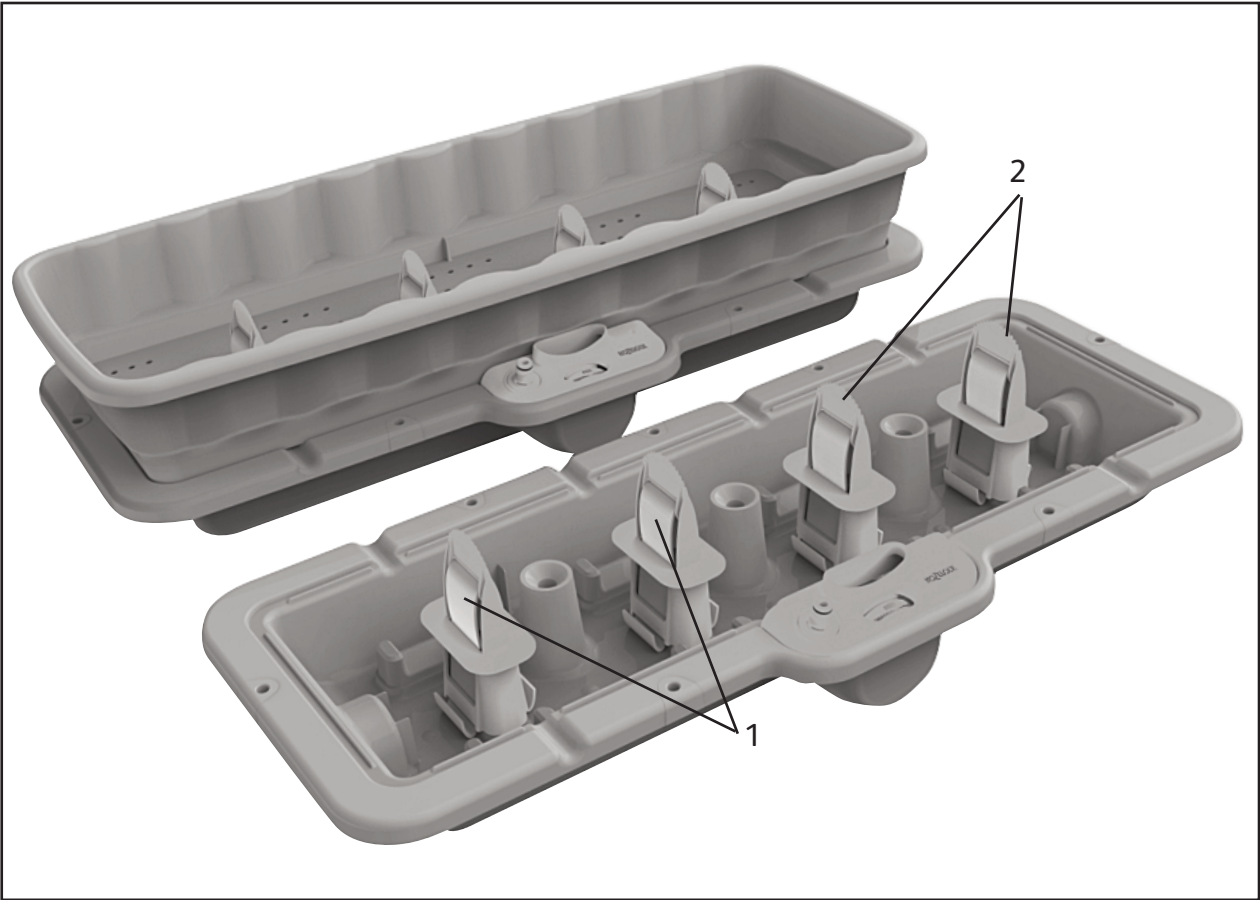

Spares Part Numbers

	Description	Part No.
1	Pump Accessories Kit Filter Vessel, Filter & Outlet Adaptor (not shown).	Z71010
2	Spirabel Hose	6235

Spares Part Numbers

	Description	Part No.
1	Pump Accessories Kit Coarse Inlet Filter & 3/4" BSP Filter Washer (not shown)	Z71009

Flexi Spray

2683

Spares Part Numbers		
	Description	Part No.
1	Flexi Spray feature head	Z71014
2	Flexi Spray hose spare	Z71015
3	Flexi Spray trigger spare	Z71016

Growbag Waterer Flower & Vegetable Waterer

2810

2811

Spares Part Numbers

	Description	Part No.
1	Replacement Capillary Mat Set (x8)	2813 0000
2	Set of Watering Spikes (x4)	2815 0000

Trays **NOT** available as a seperate spare

Spares Part Numbers		
	Description	Part No.
1	Replacement AquaStop Connector	Z21615
2	Outdoor Tap Connector	2175