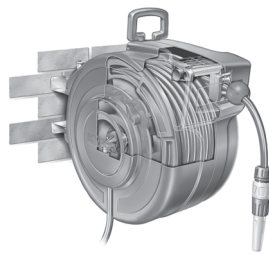

HOZELOCK

Watering

Spares Manual 2017

May 2017

33675-001

30m Auto Reel 40m Auto Reel Flowmax Auto Reel

2590

2595

2597

Spares Part Numbers

	Description	Part No. (Green)	Part No. (Y&G)
1	Auto Reel Annual Service Kit Contains replacement inlet assembly, new ball stop, and silicone grease to lubricate inlet prior to replacement.	Z71002	Z71022
2	Wall Bracket	Z71007	Z71025
3	Hose Guide	2392	2392

15m Auto Reel
20m Auto Reel
25m Auto Reel

2380

2490

2385

Spares Part Numbers

	Description	Part No. (Green)	Part No. (Y&G)
1	Auto Reel Annual Service Kit Contains replacement inlet assembly, new ball stop, and silicone grease to lubricate inlet prior to replacement.	Z71002	Z71022
2	Wall Bracket & Pivot Tube	Z71003	Z71023
3	Hose Guide	2392	2392
4	Hose Replacement Kit 2380 (not shown)	Z21919	Z21919
	Hose Replacement Kit 2490 (not shown)	Z21915	Z21915
	Hose Replacement Kit 2385 (not shown)	Z21921	Z21921
	Contains 20m Silver Hose Coil, Hose Connector, Straight Connector (13mm), Herbie Clip, Support Spring & instructions		

10m Auto Reel

2485

Spares Part Numbers

	Description	Part No. (Green)	Part No. (Y&G)
1	Auto Reel Annual Service Kit Contains replacement inlet assembly, new ball stop, and silicone grease to lubricate inlet prior to replacement. 9mm AquaStop Connector	Z71002	Z71022
2	Wall Bracket & Pivot Tube	Z71003	Z71023
3	Hose Guide	2392	2392
4	Hose Replacement Kit (not shown) 10m Silver Hose Coil, Inlet Barb, Retaining Clip, O-ring, Herbie clip & instructions	Z21917	Z21917
5	9mm AquaStop Connector	93252	93252