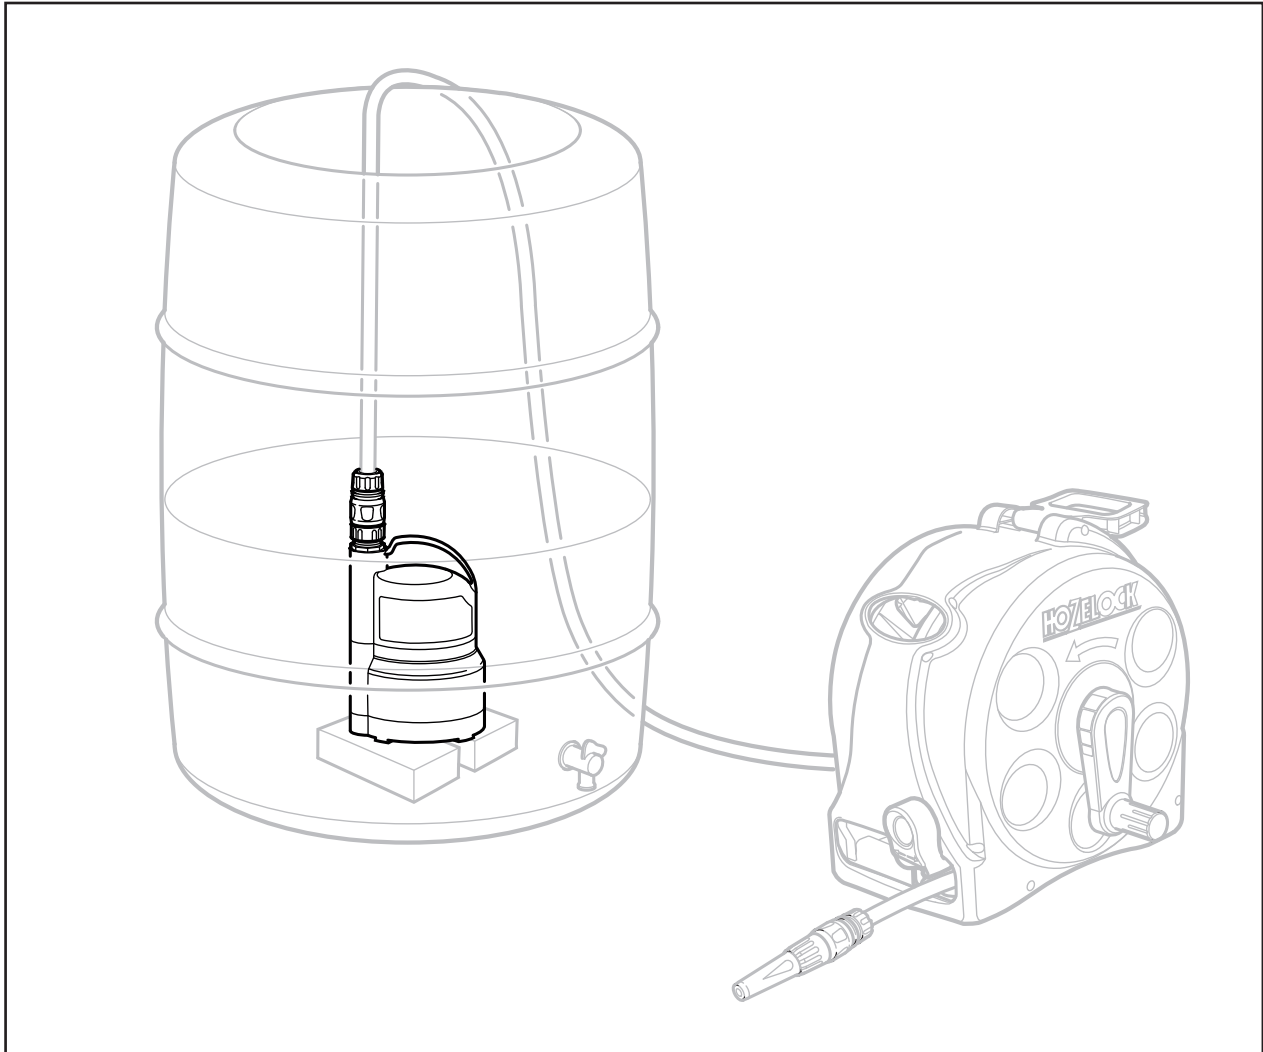

Spares Part Numbers

	Description	Part No. (Green)	Part No. (Y&G)
1	Hose Reel/Cart Service Kit Contains replacement handle plug and sleeve, replacement 5/8" BSP inlet assembly, male spindle with stainless steel spring and silicone grease to lubricate inlet prior to replacement	Z71001	Z71021
2	5/8" Threaded Adaptor*	Z21755	Z21755
3	Wall Bracket Kit & Fixings	Z21856	Z21856

*Also included in Z71001 / Z71021

Wall Mounted Reel

2390

2393
obsolete

Spares Part Numbers

	Description	Part No.
1	Wall Plate & Fixings	Z21715
2	Universal Hose Guide & Fixings	2392
3	Hose Connector	2100
4	Metal Clip (not shown)	53026
5	Nut	83003
6	Claw	83140-760
7	Spring	53015
8	Hose	93343

Spares Part Numbers

	Description	Part No.
1	Pump Accessories Kit Filter Vessel, Filter & Outlet Adaptor (not shown).	Z71010
2	Spirabel Hose	6235

Spares Part Numbers

	Description	Part No.
1	Pump Accessories Kit Coarse Inlet Filter & 3/4" BSP Filter Washer (not shown)	Z71009