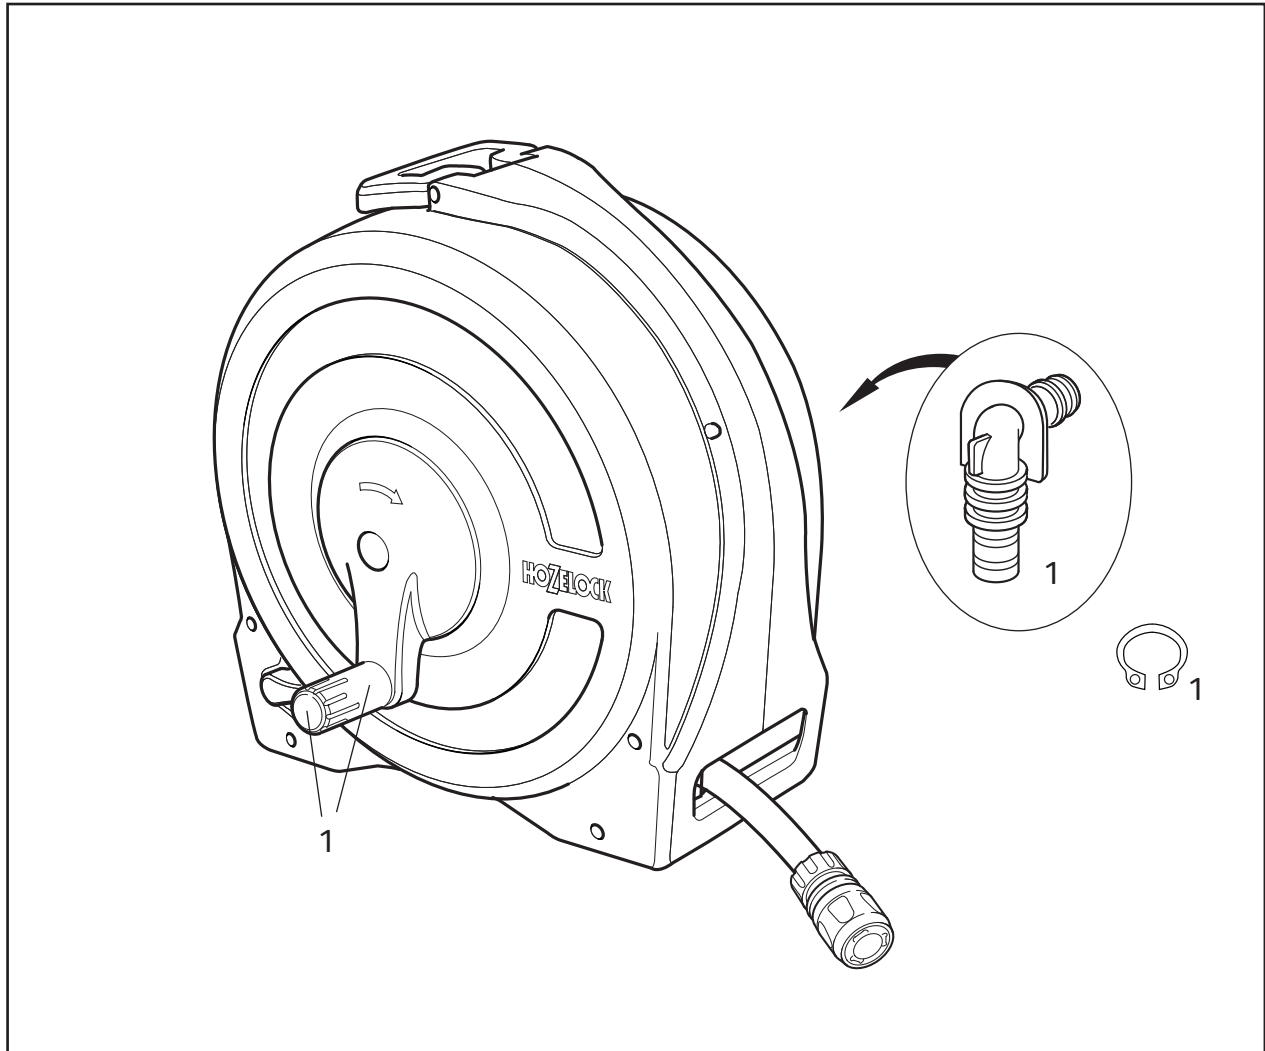

Spares Part Numbers			
	Description	Part No. (Green)	Part No. (Y&G)
1	Fast Reel/Cart Annual Service Kit Contains replacement handle sleeve and plug, replacement inlet assembly and cir-clip, silicone grease to lubricate inlet prior to replacement	Z71000	Z71020
2	Hose Replacement Kit (not shown) 40m 1/2" Fast Reel Coil; Support Spring, Hose Connector, Herbie Clip & instructions	Z21920	Z21920