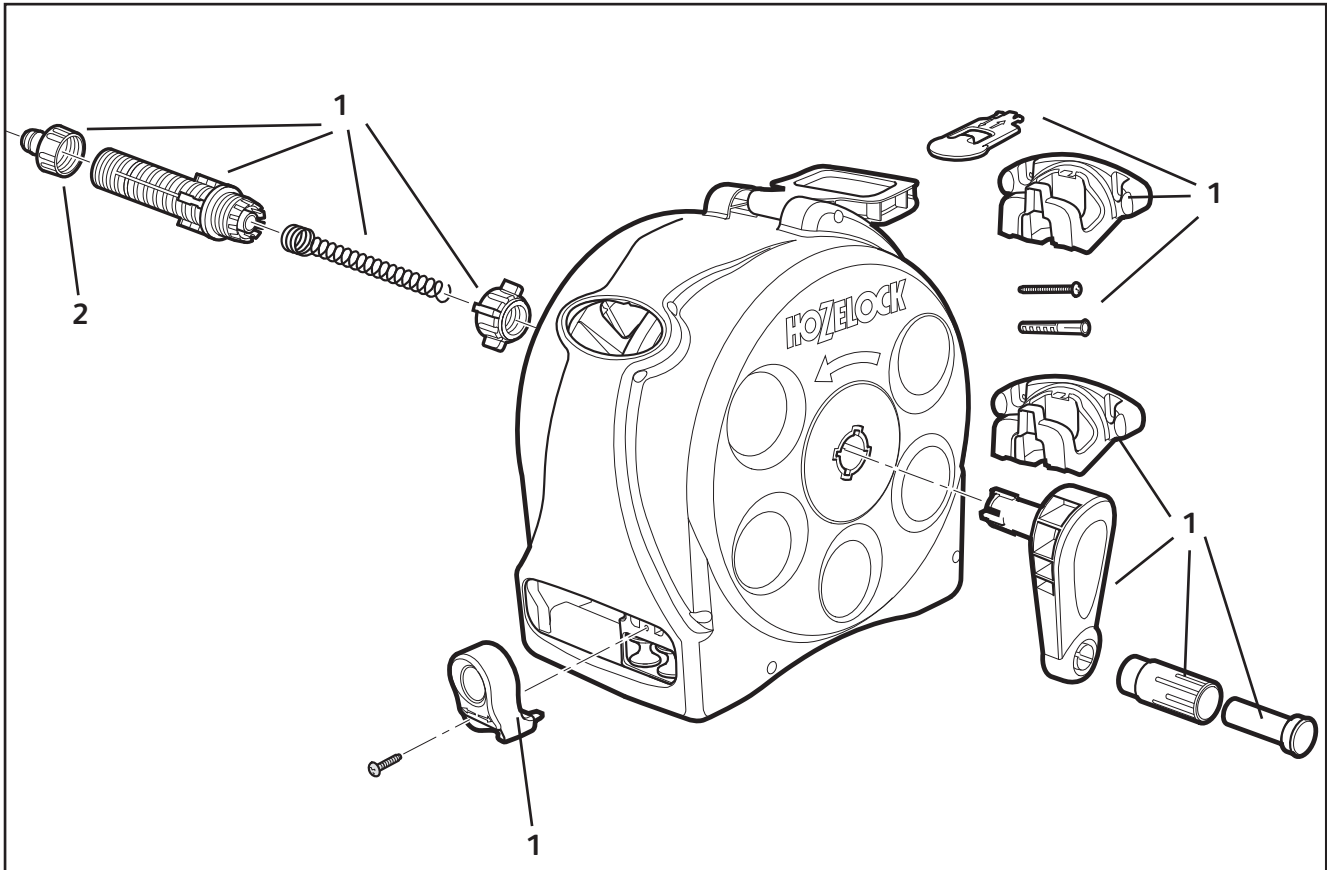

Compact Cart

2416

Spares Part Numbers

	Description	Part No. (Green)	Part No. (Y&G)
1	Compact Reel/Cart Service Kit Contains replacement rewind handle, new inlet assembly, replacement anti-kink stainless steel spring, and silicone grease to lubricate inlet prior to replacement, spindle & 5/8" BSP Threaded Adaptor	Z71005	Z71024
2	5/8" BSP Threaded Adaptor*	Z21755	Z21755

*Also included in Z71005 / Z71024

2'n1 Compact Reel

Spares Part Numbers

	Description	Part No. (Green)	Part No. (Y&G)
1	Compact Reel/Cart Service Kit Contains replacement rewind handle, new inlet assembly, replacement anti-kink stainless steel spring, and silicone gel to lubricate inlet prior to replacement. Plus new wall brackets, 1x red locking clip. Includes fittings, spindle, 5/8" BSP Threaded Adaptor	Z71005	Z71024
2	5/8" BSP Threaded Adaptor*	Z21755	Z21755