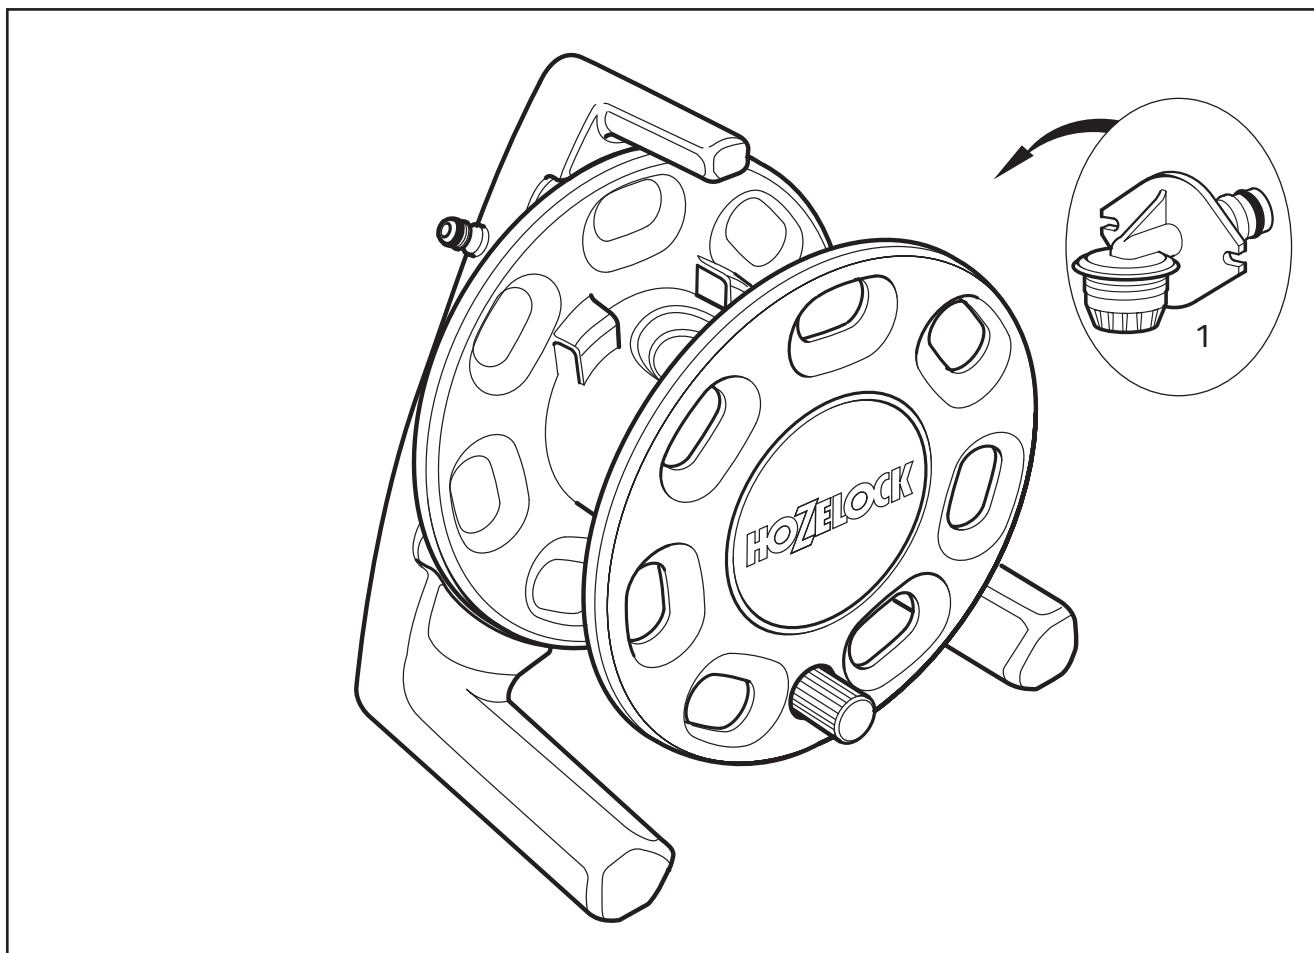

*Also included in Z71005 / Z71024

2'n1 Compact Reel

Spares Part Numbers

	Description	Part No. (Green)	Part No. (Y&G)
1	Compact Reel/Cart Service Kit Contains replacement rewind handle, new inlet assembly, replacement anti-kink stainless steel spring, and silicone gel to lubricate inlet prior to replacement. Plus new wall brackets, 1x red locking clip. Includes fittings, spindle, 5/8" BSP Threaded Adaptor	Z71005	Z71024
2	5/8" BSP Threaded Adaptor*	Z21755	Z21755

*Also included in Z71005 / Z71024

Compact Reel

2414

Spares Part Numbers

	Description	Part No. (Green)	Part No. (Y&G)
1	Compact Reel/Cart Service Kit Contains replacement rewind handle, new inlet assembly, replacement anti-kink stainless steel spring, and silicone gel to lubricate inlet prior to replacement, wall brackets, 1x red locking clip. Includes fittings, spindle, 5/8" BSP Threaded Adaptor	Z71005	Z71024
2	5/8" BSP Threaded Adaptor*	Z21755	Z21755

*Also included in Z71005 / Z71024

30m Hose Reel (Freestanding)

2410
2412

Spares Part Numbers

	Description	Part No. (Green)	Part No. (Y&G)
1	Inlet assembly	Z21918	Z21918

30m Hose Reel

(Wall Mounted)

2420
2422

Spares Part Numbers			
	Description	Part No. (Green)	Part No. (Y&G)
1	Inlet assembly	Z21918	Z21918

Hose Carts

2398
2400
2405
2432
2434
2435
2488
2489
2497
2498
2588

Spares Part Numbers

	Description	Part No. (Green)	Part No. (Y&G)
1	Hose Reel/Cart Service Kit Contains replacement handle plug and sleeve, replacement 5/8" BSP inlet assembly, male spindle with stainless steel spring, and silicone grease to lubricate inlet prior to replacement	Z71001	Z71021
2	5/8" BSP Threaded Adaptor*	Z21755	Z21755