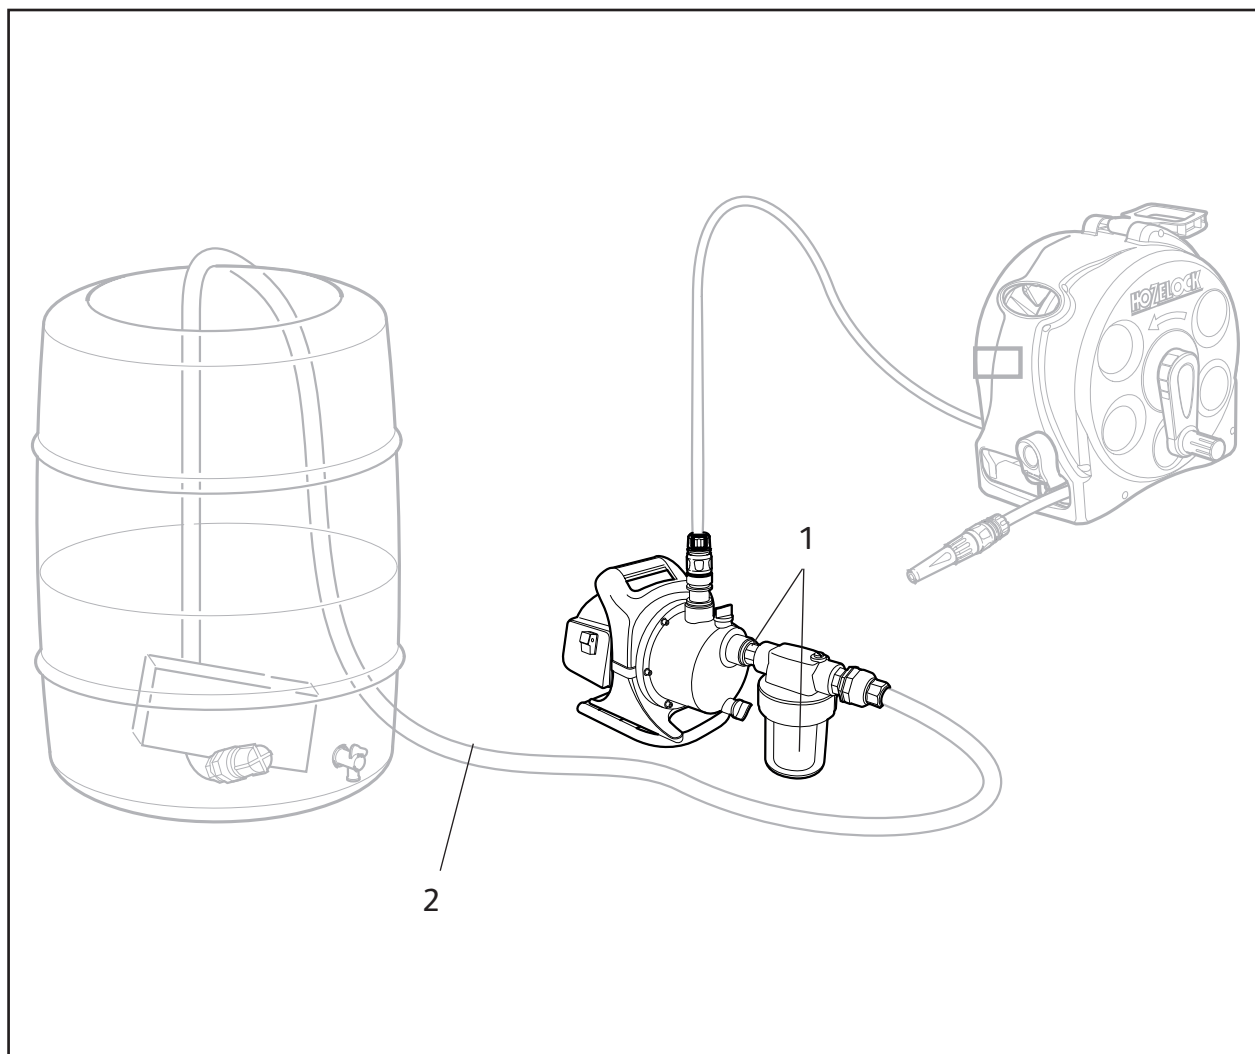

Spares Part Numbers

	Description	Part No. (Green)	Part No. (Y&G)
1	Hose Reel/Cart Service Kit Contains replacement handle plug and sleeve, replacement 5/8" BSP inlet assembly, male spindle with stainless steel spring and silicone grease to lubricate inlet prior to replacement	Z71001	Z71021
2	5/8" Threaded Adaptor*	Z21755	Z21755
3	Wall Bracket Kit & Fixings	Z21856	Z21856

*Also included in Z71001 / Z71021

Wall Mounted Reel

2390

2393
obsolete

Spares Part Numbers

	Description	Part No.
1	Wall Plate & Fixings	Z21715
2	Universal Hose Guide & Fixings	2392
3	Hose Connector	2100
4	Metal Clip (not shown)	53026
5	Nut	83003
6	Claw	83140-760
7	Spring	53015
8	Hose	93343

Spares Part Numbers

	Description	Part No.
1	Pump Accessories Kit Filter Vessel, Filter & Outlet Adaptor (not shown).	Z71010
2	Spirabel Hose	6235

Spares Part Numbers

	Description	Part No.
1	Pump Accessories Kit Coarse Inlet Filter & 3/4" BSP Filter Washer (not shown)	Z71009