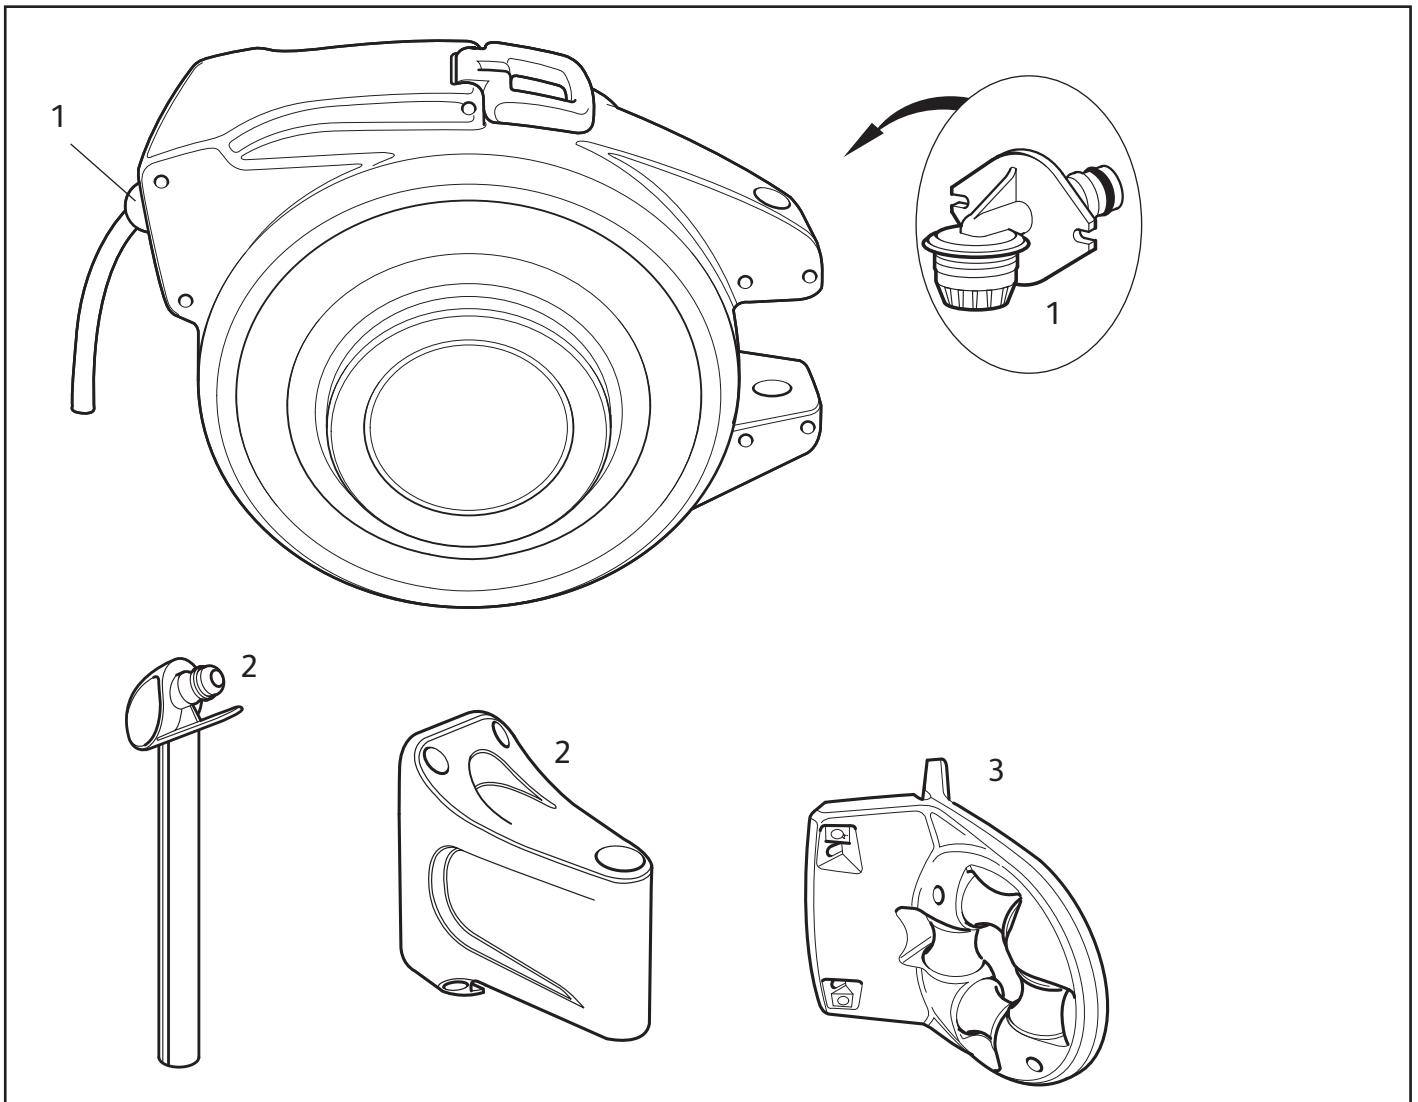

2597

Spares Part Numbers

	Description	Part No. (Green)	Part No. (Y&G)
1	Auto Reel Annual Service Kit Contains replacement inlet assembly, new ball stop, and silicone grease to lubricate inlet prior to replacement.	Z71002	Z71022
2	Wall Bracket	Z71007	Z71025
3	Hose Guide	2392	2392

15m Auto Reel
20m Auto Reel
25m Auto Reel

2380

2490

2385

Spares Part Numbers

	Description	Part No. (Green)	Part No. (Y&G)
1	Auto Reel Annual Service Kit Contains replacement inlet assembly, new ball stop, and silicone grease to lubricate inlet prior to replacement.	Z71002	Z71022
2	Wall Bracket & Pivot Tube	Z71003	Z71023
3	Hose Guide	2392	2392
4	Hose Replacement Kit 2380 (not shown)	Z21919	Z21919
	Hose Replacement Kit 2490 (not shown)	Z21915	Z21915
	Hose Replacement Kit 2385 (not shown)	Z21921	Z21921
	Contains 20m Silver Hose Coil, Hose Connector, Straight Connector (13mm), Herbie Clip, Support Spring & instructions		

10m Auto Reel

2485

Spares Part Numbers

	Description	Part No. (Green)	Part No. (Y&G)
1	Auto Reel Annual Service Kit Contains replacement inlet assembly, new ball stop, and silicone grease to lubricate inlet prior to replacement. 9mm AquaStop Connector	Z71002	Z71022
2	Wall Bracket & Pivot Tube	Z71003	Z71023
3	Hose Guide	2392	2392
4	Hose Replacement Kit (not shown) 10m Silver Hose Coil, Inlet Barb, Retaining Clip, O-ring, Herbie clip & instructions	Z21917	Z21917
5	9mm AquaStop Connector	93252	93252