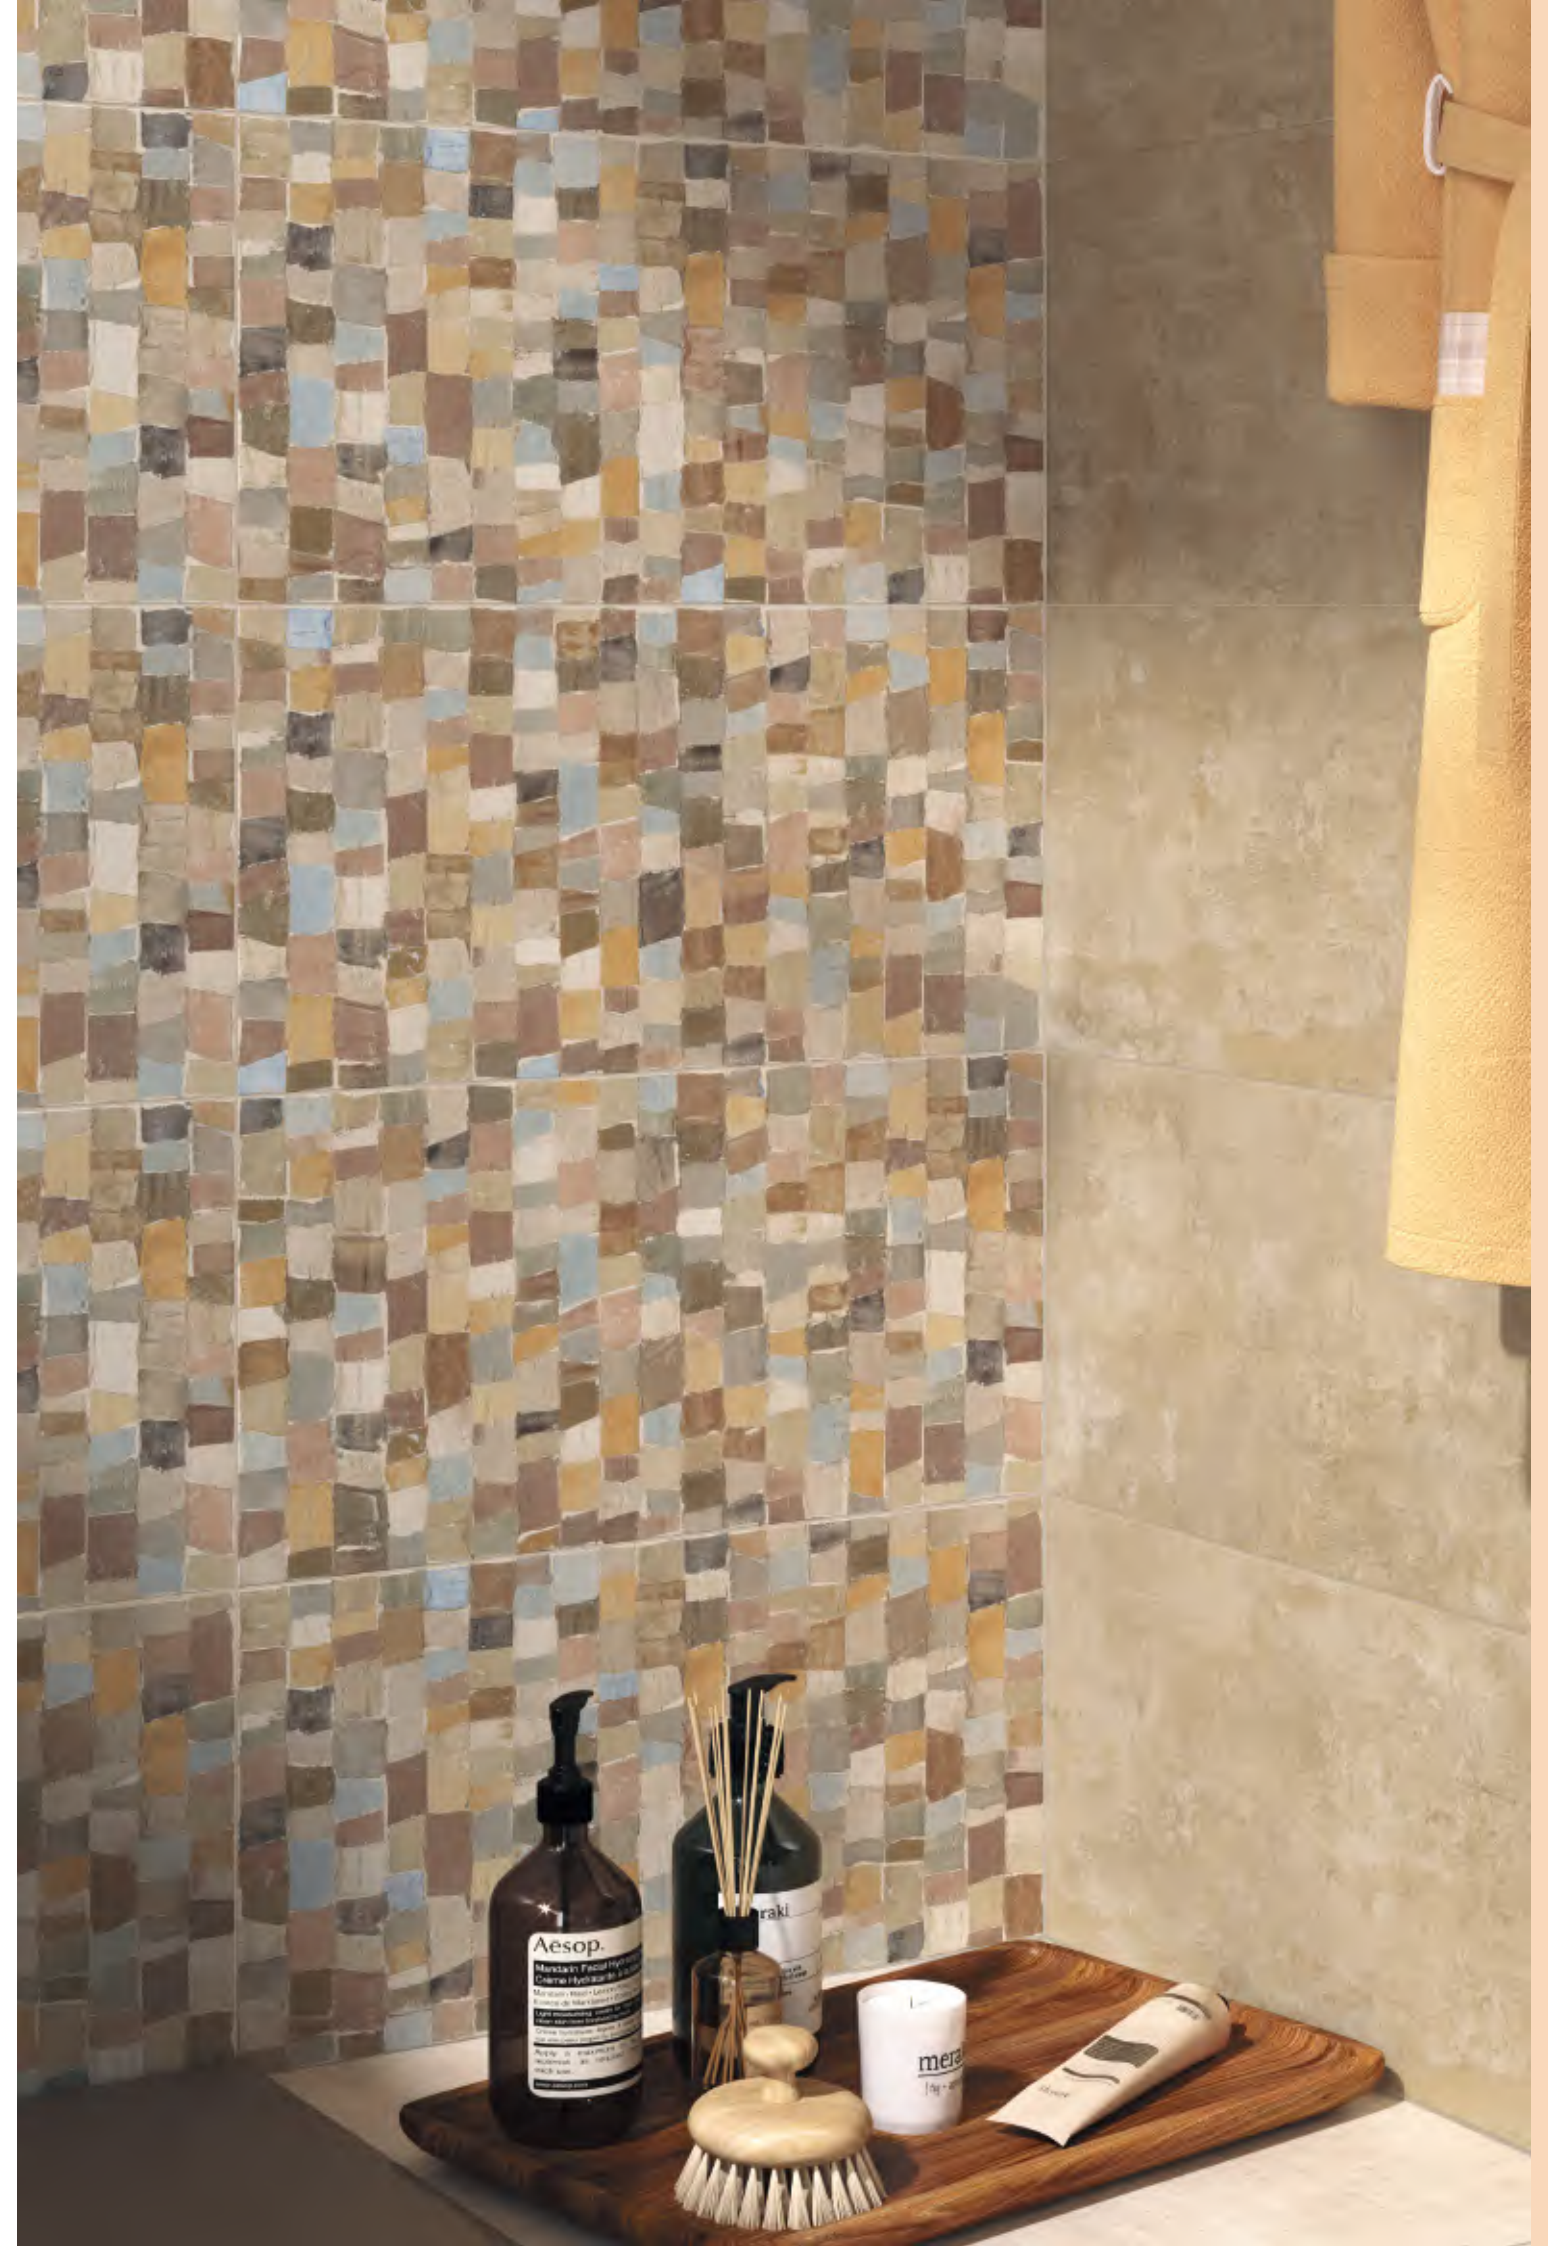

Aquileia 30x60 cm Soft - 12"x24"

Aquileia 60x60 cm Soft - 24"x24"

PICTURA

CONTEMPORARY CLASSIC

VELEIA

TERRE

CANOSA

7mm
Fine porcelain stoneware
Gres fine porcellanato